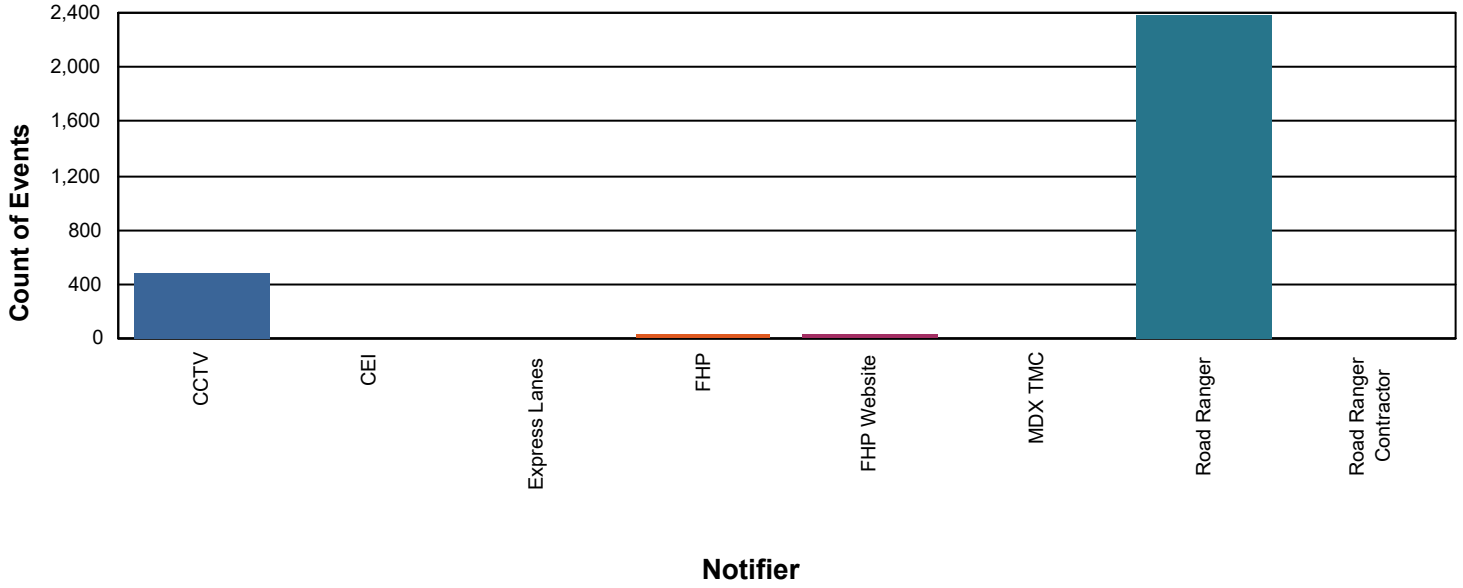

Report Template version 1.7

Road Ranger Assisted Events By Notifier