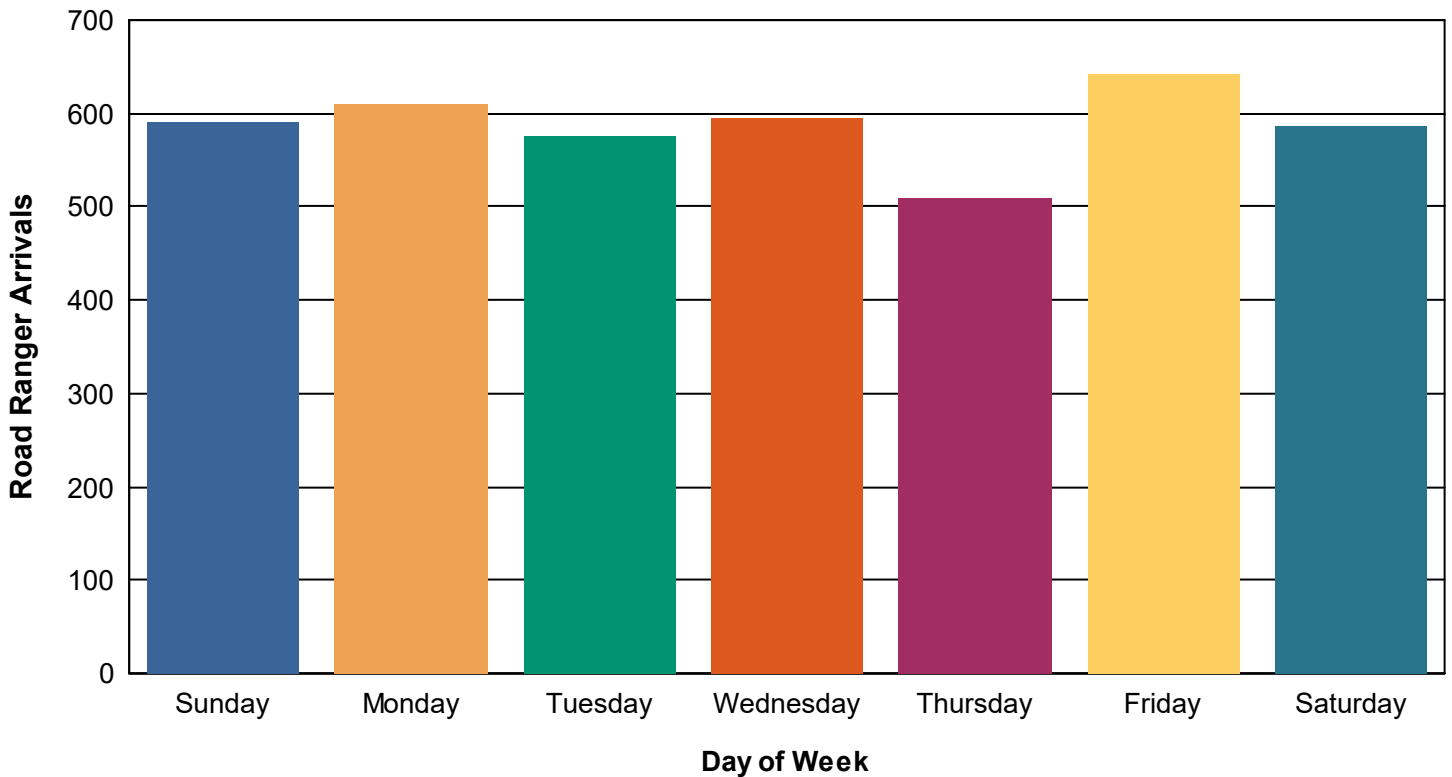

Road Ranger Arrivals By Day of Week