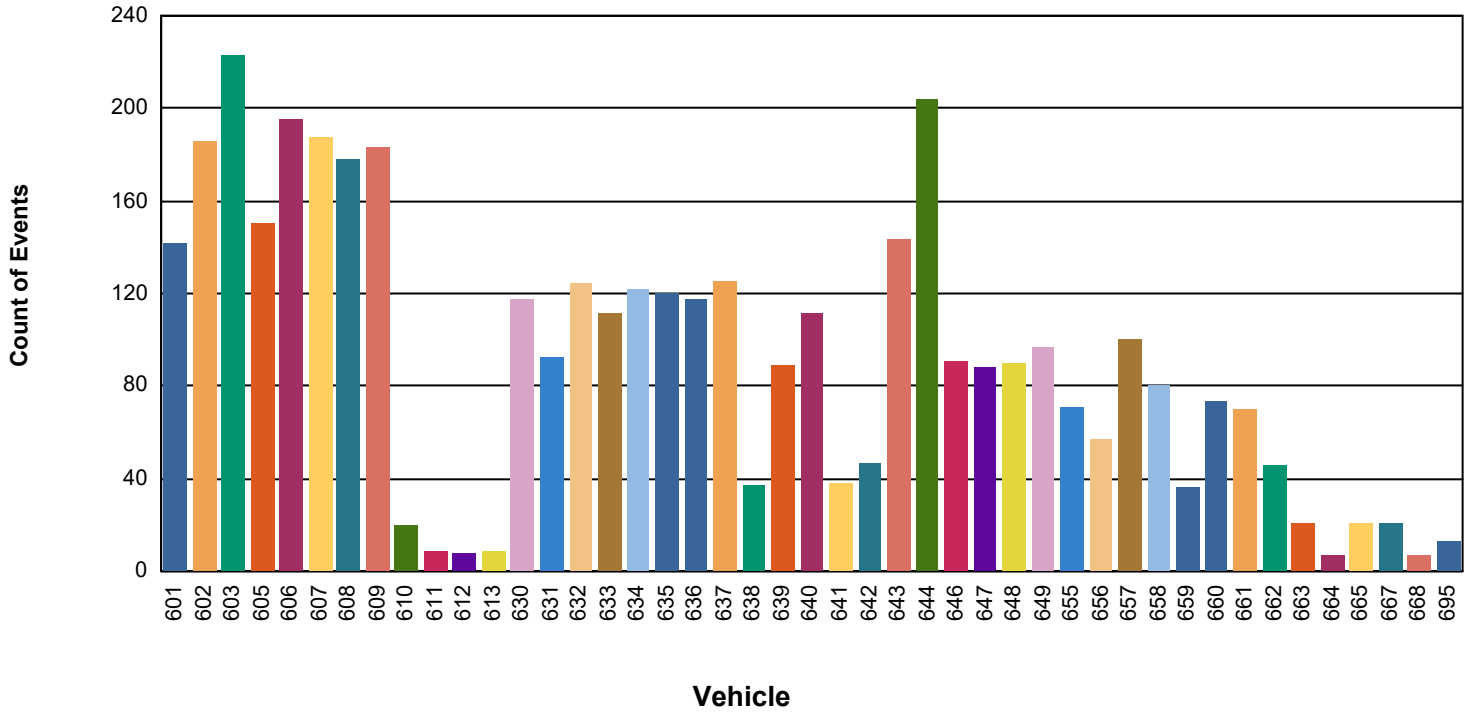

Report Template version 1.7

Road Ranger Assisted Events By Vehicle