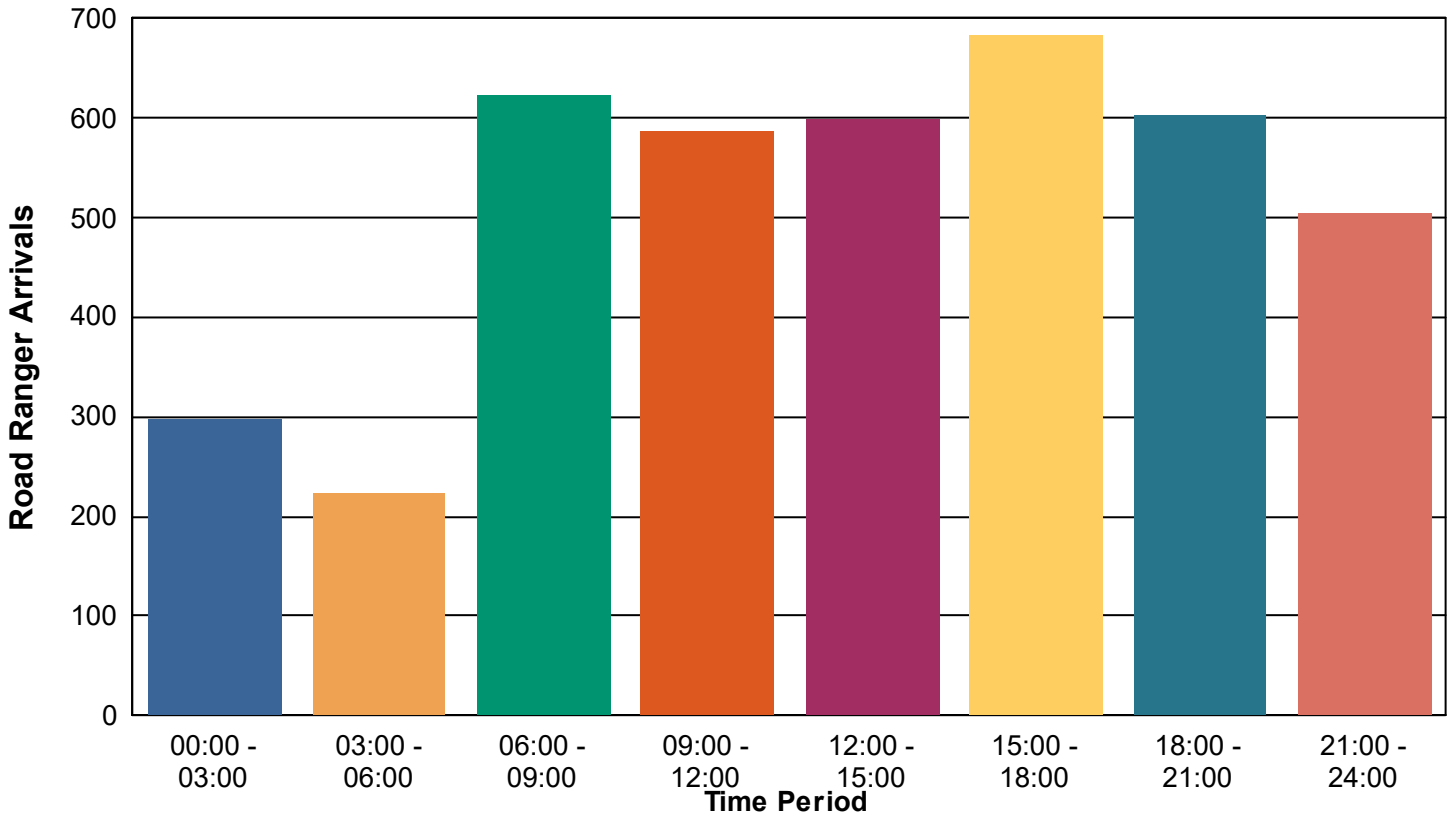

Report Template version 1.7

Road Ranger Arrivals By Time Period