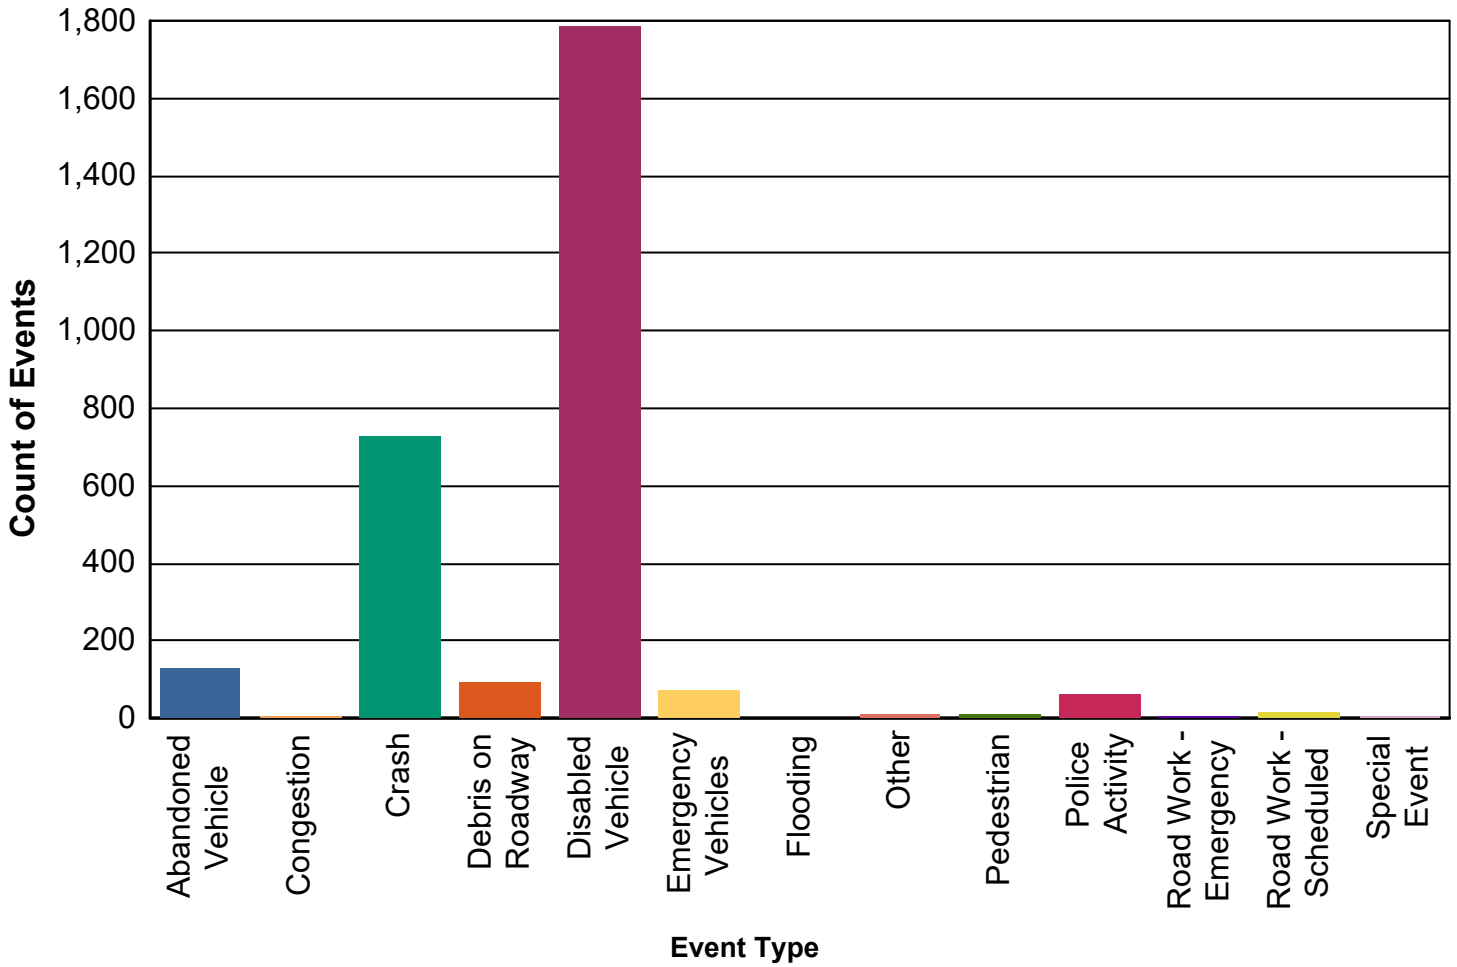

Report Template version 1.7

Road Ranger Assisted Events By Event Type