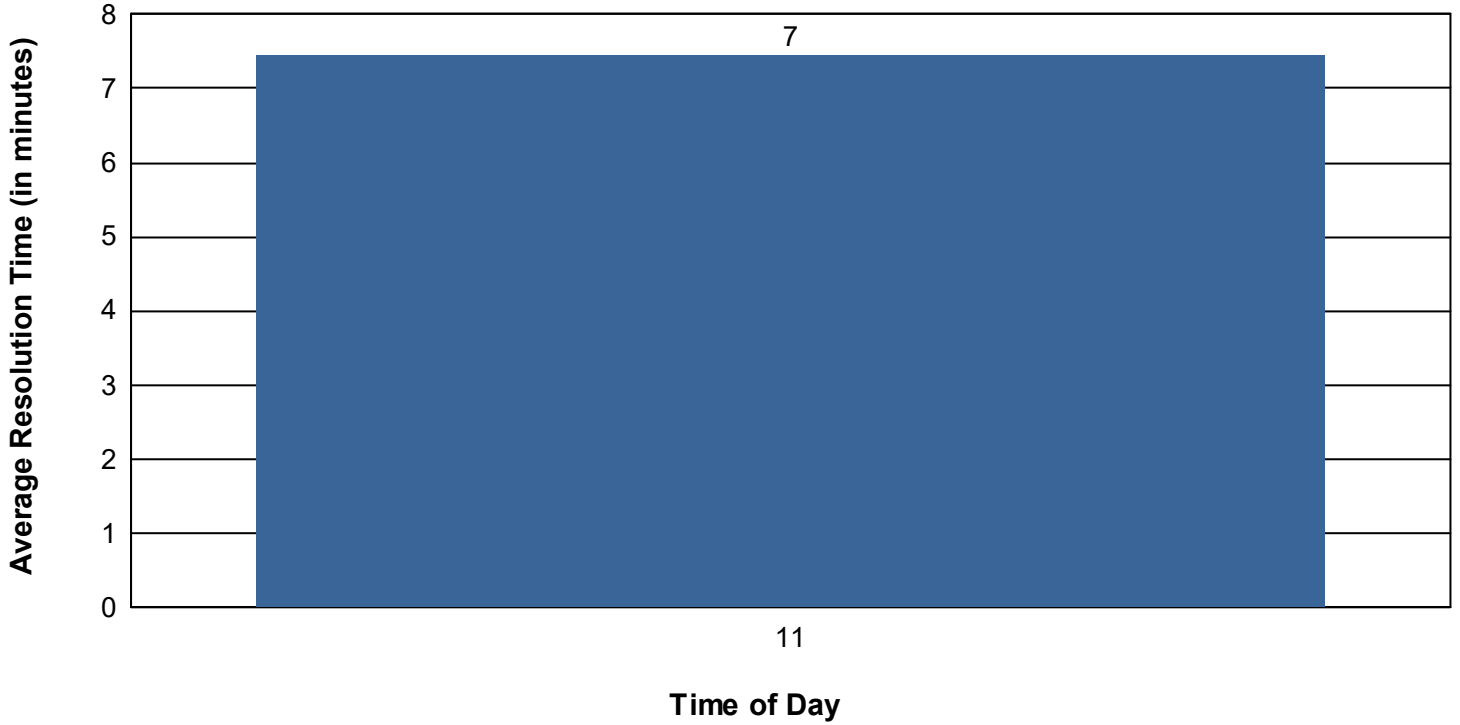

Alert Resolution Time by Time of Day

For VisioPaD