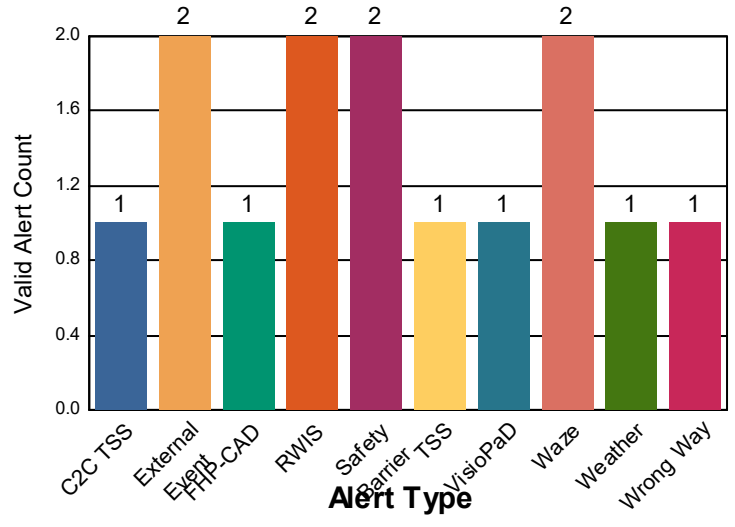

Alert Validity by Alert Type