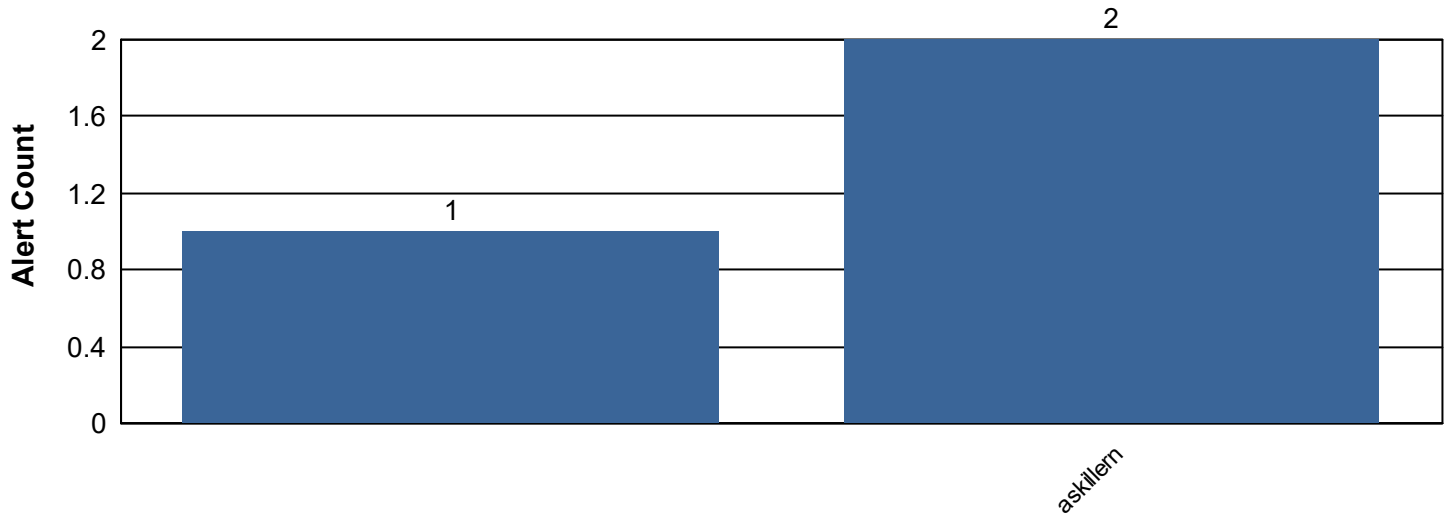

Alerts Handled by Operator For Wrong Way