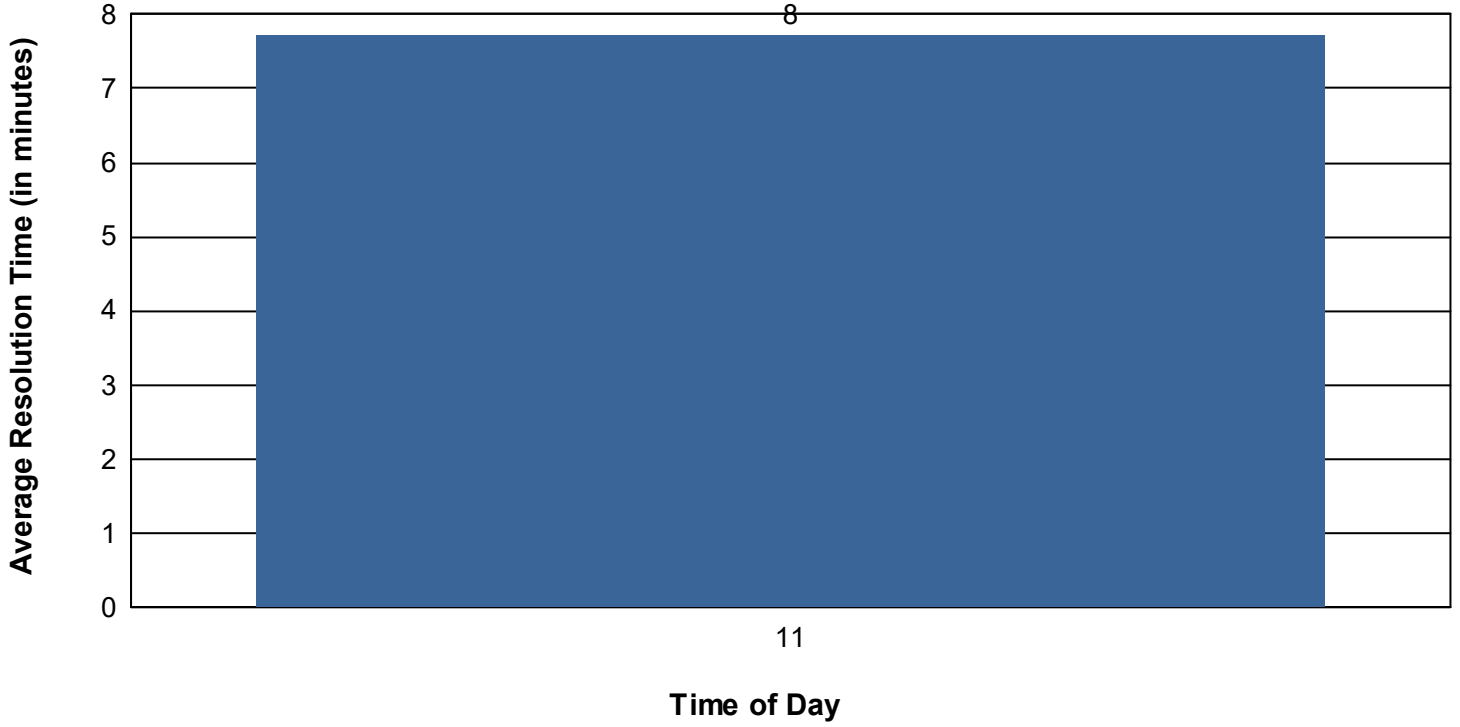

Alert Resolution Time by Time of Day

For Weather