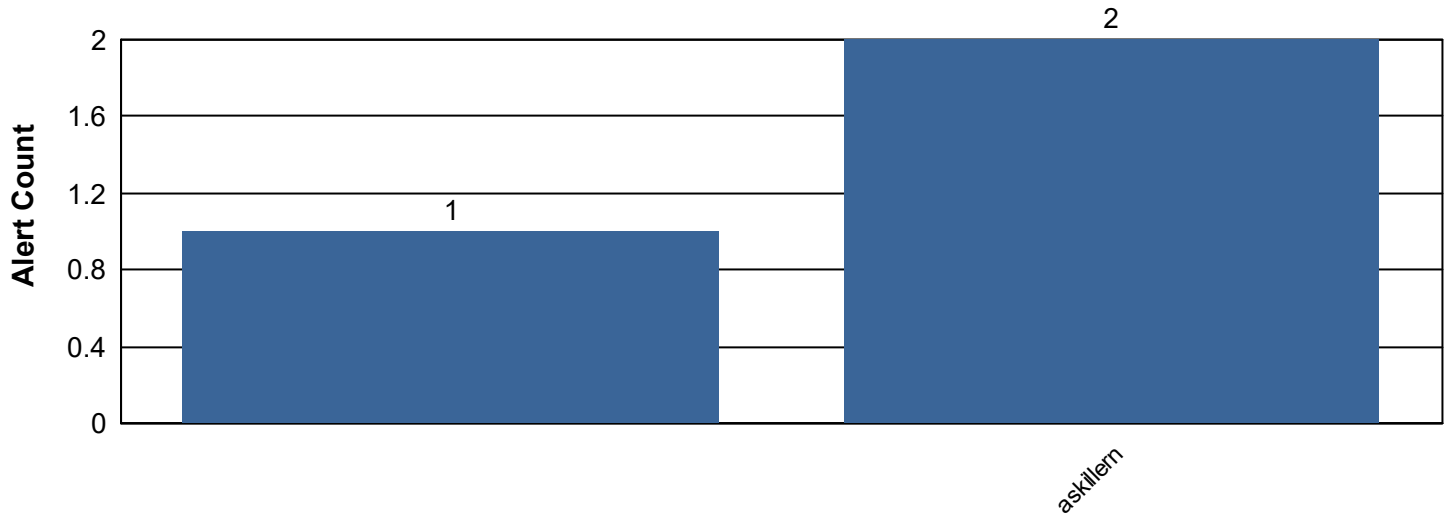

Alerts Handled by Operator

For Waze