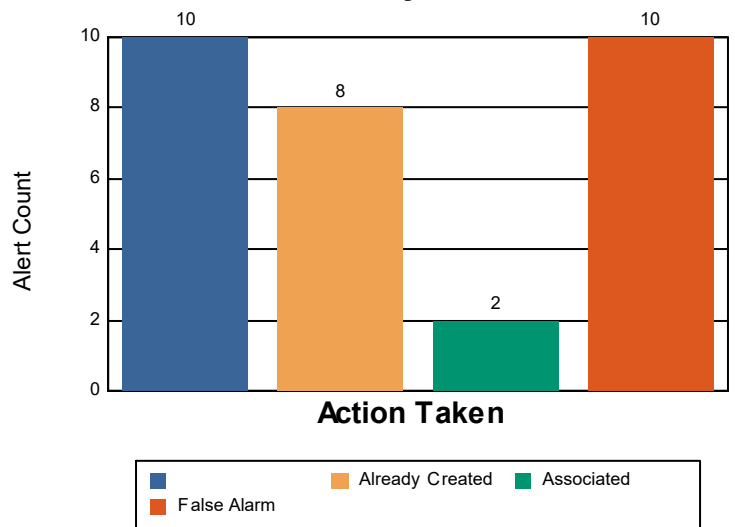

Alert Distribution by Action Taken