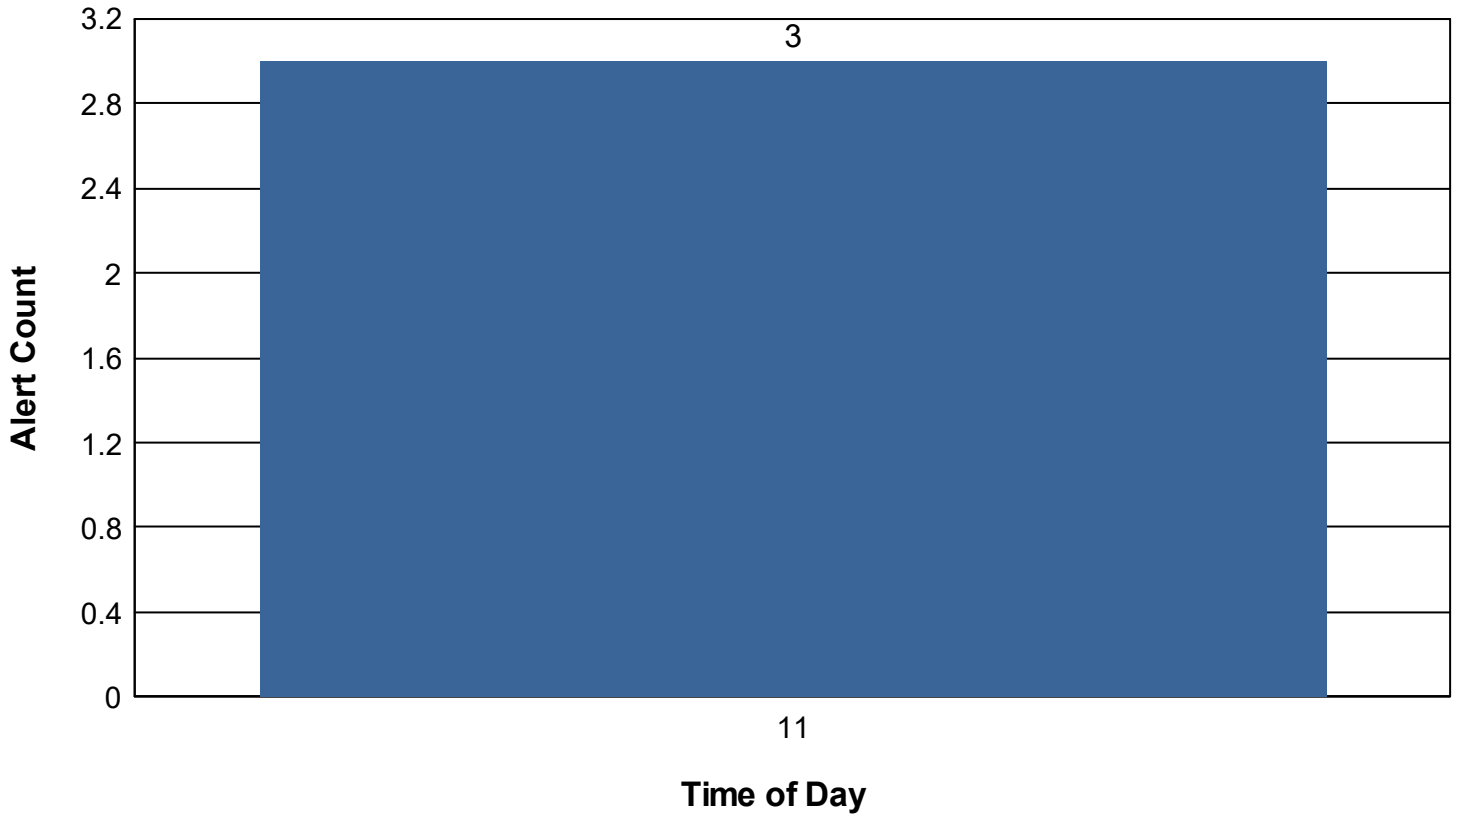

Alert Resolution Performance Summary by Time of Day

For TSS

Time of Day - Alert Count - Average Alert Resolution Time	Alerts with event association	Alerts without event association	Total
11	1 00:07:36	2 00:07:28	3 00:07:32
Total	1 00:07:36	2 00:07:28	3 00:07:32

Alert Count by Time of Day

For TSS