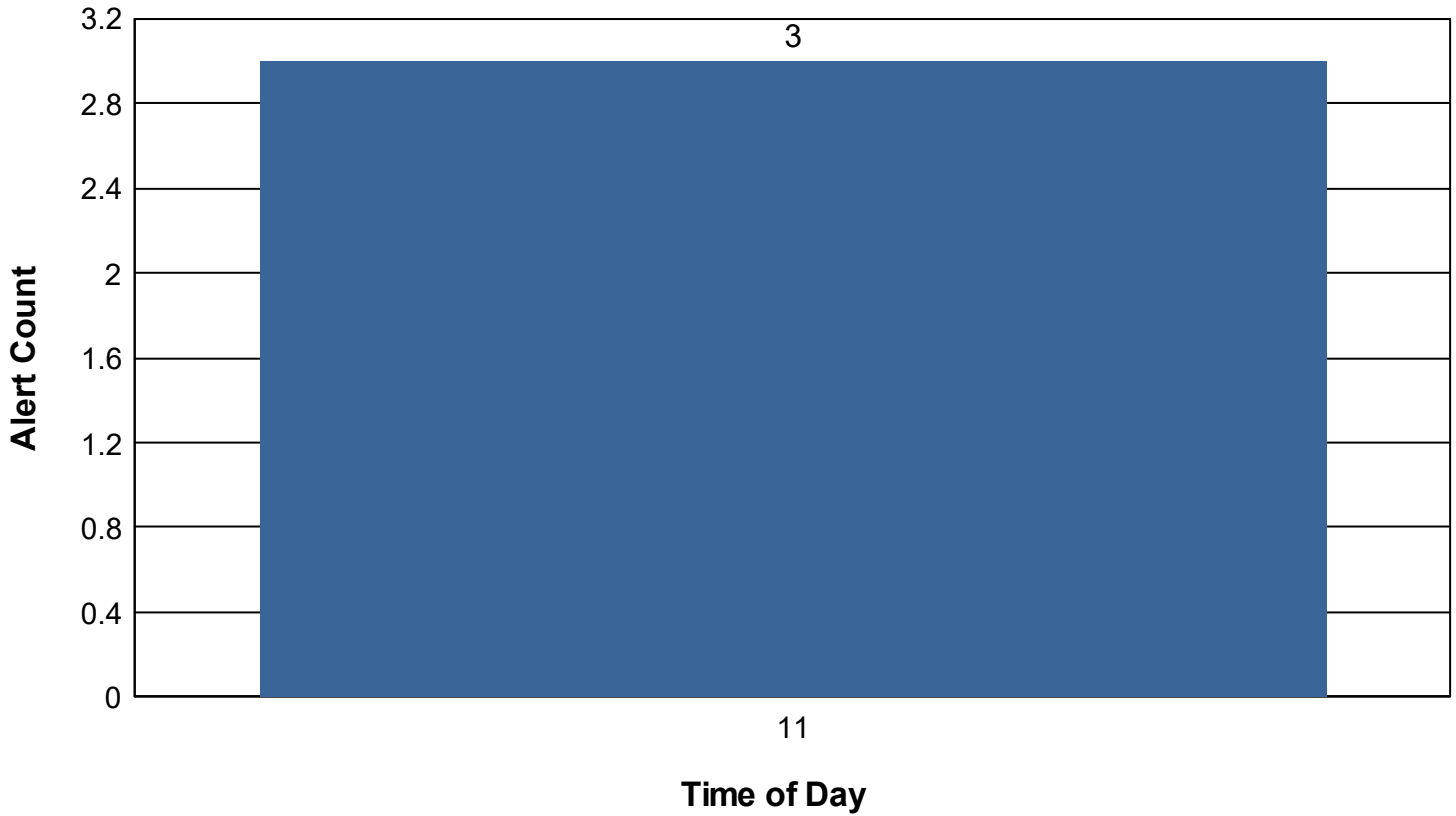

Alert Resolution Performance Summary by Time of Day

For C2C TSS

Time of Day - Alert Count - Average Alert Resolution Time	Alerts with event association	Alerts without event association	Total
11	1 00:00:19	2 00:00:13	3 00:00:16
Total	1 00:00:19	2 00:00:13	3 00:00:16

Alert Count by Time of Day

For C2C TSS