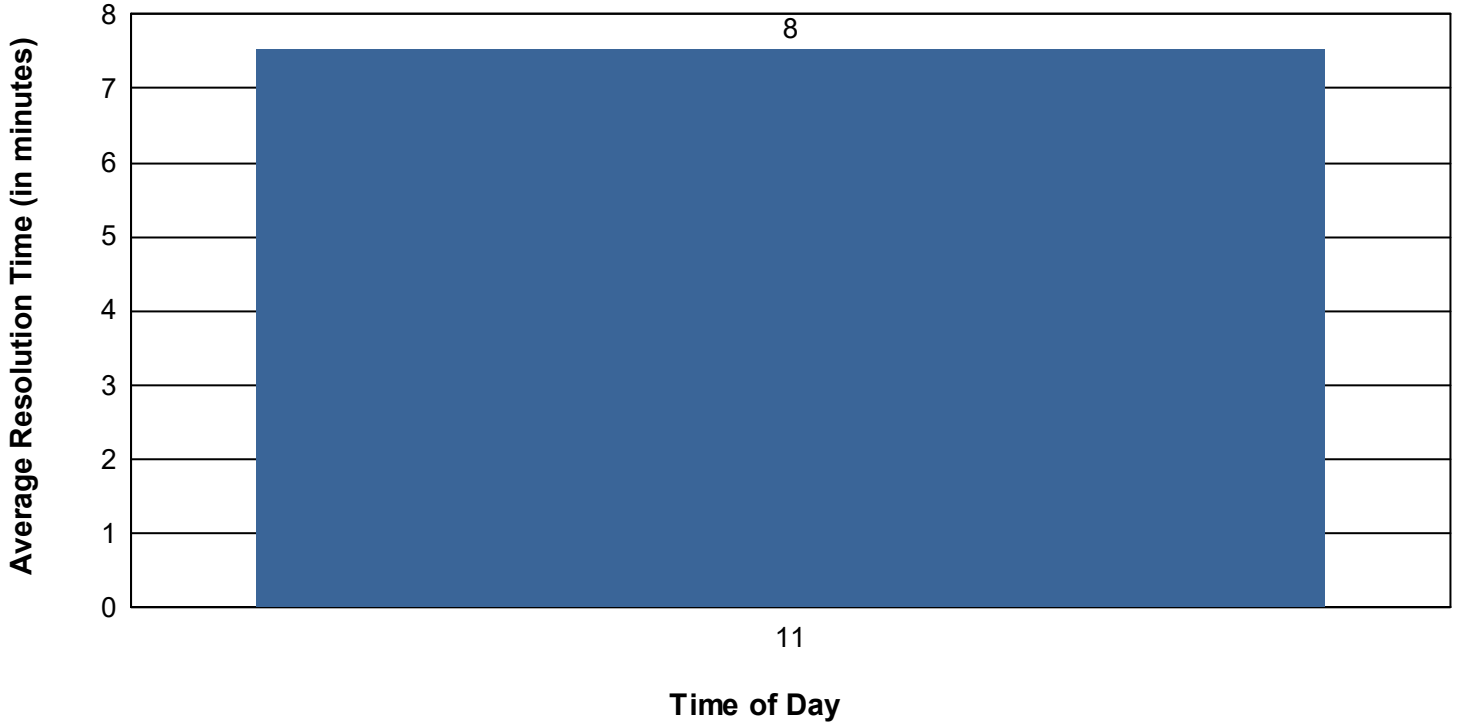

Alert Resolution Time by Time of Day

For TSS