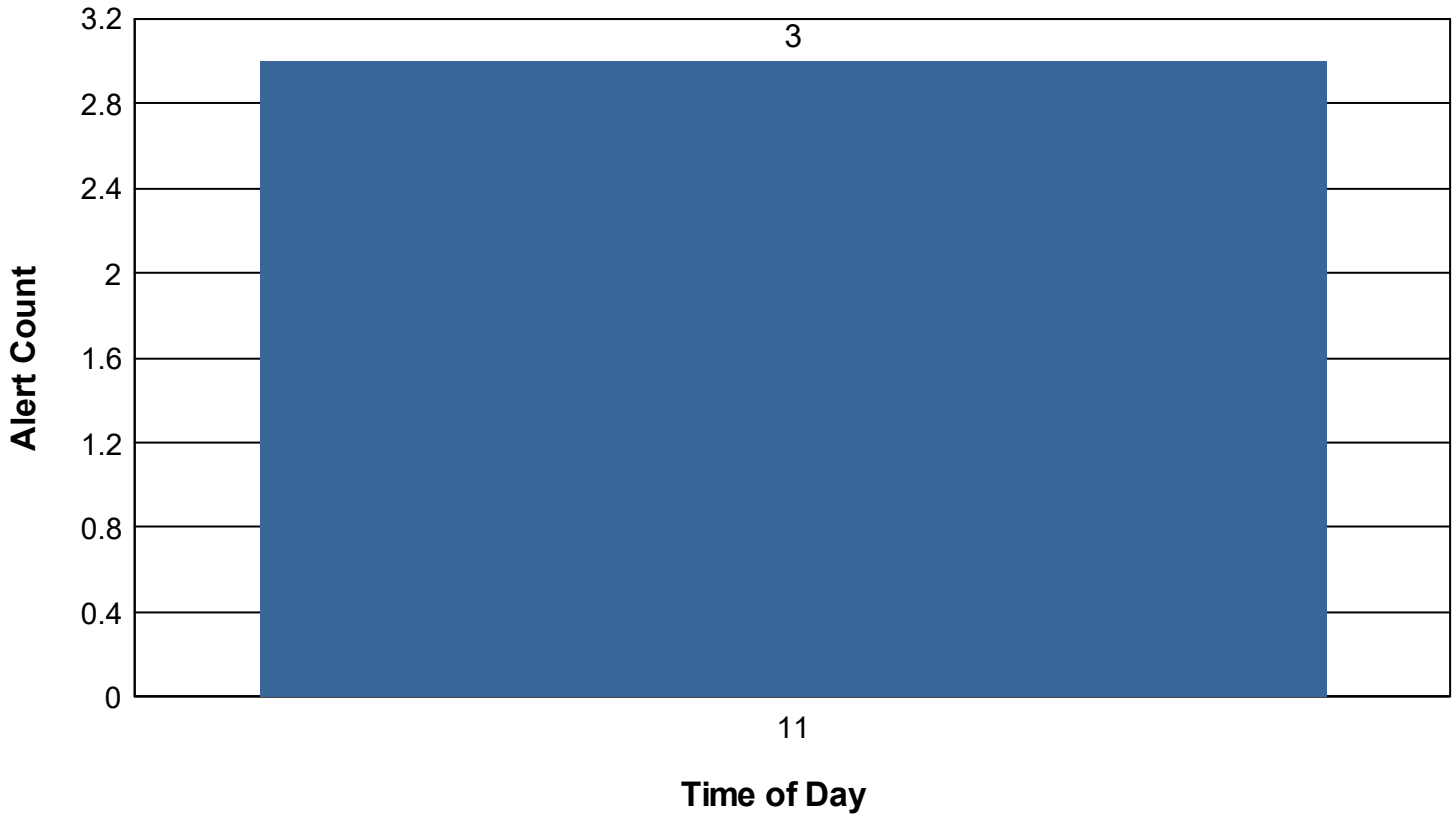

Alert Resolution Performance Summary by Time of Day

For VisioPaD

Time of Day - Alert Count - Average Alert Resolution Time	Alerts with event association	Alerts without event association	Total
11	1 00:07:29	2 00:07:23	3 00:07:26
Total	1 00:07:29	2 00:07:23	3 00:07:26

Alert Count by Time of Day

For VisioPaD