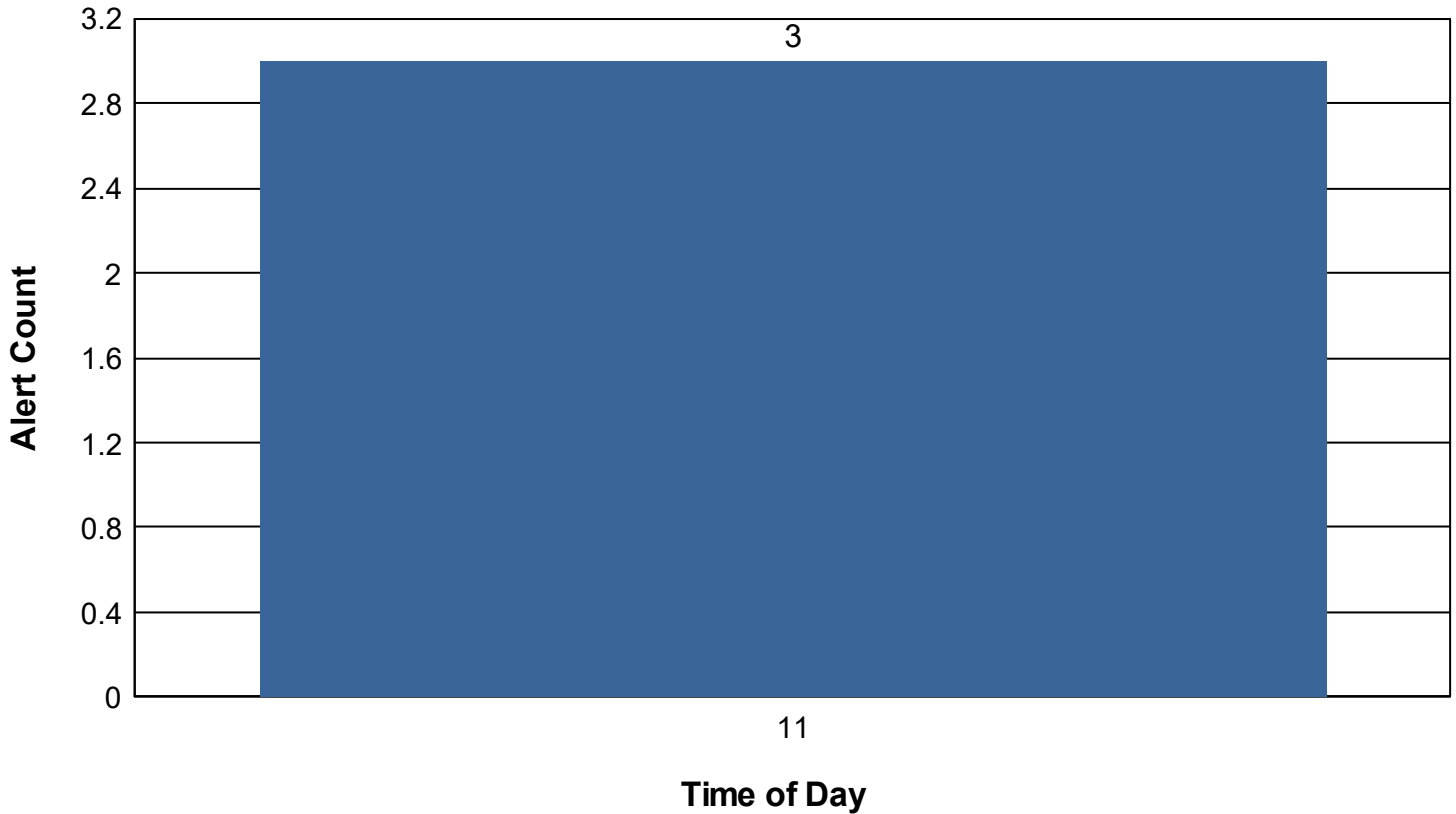

Alert Resolution Performance Summary by Time of Day

For Wrong Way

Time of Day - Alert Count - Average Alert Resolution Time	Alerts with event association	Alerts without event association	Total
11	1 00:06:36	2 00:06:28	3 00:06:32
Total	1 00:06:36	2 00:06:28	3 00:06:32

Alert Count by Time of Day

For Wrong Way