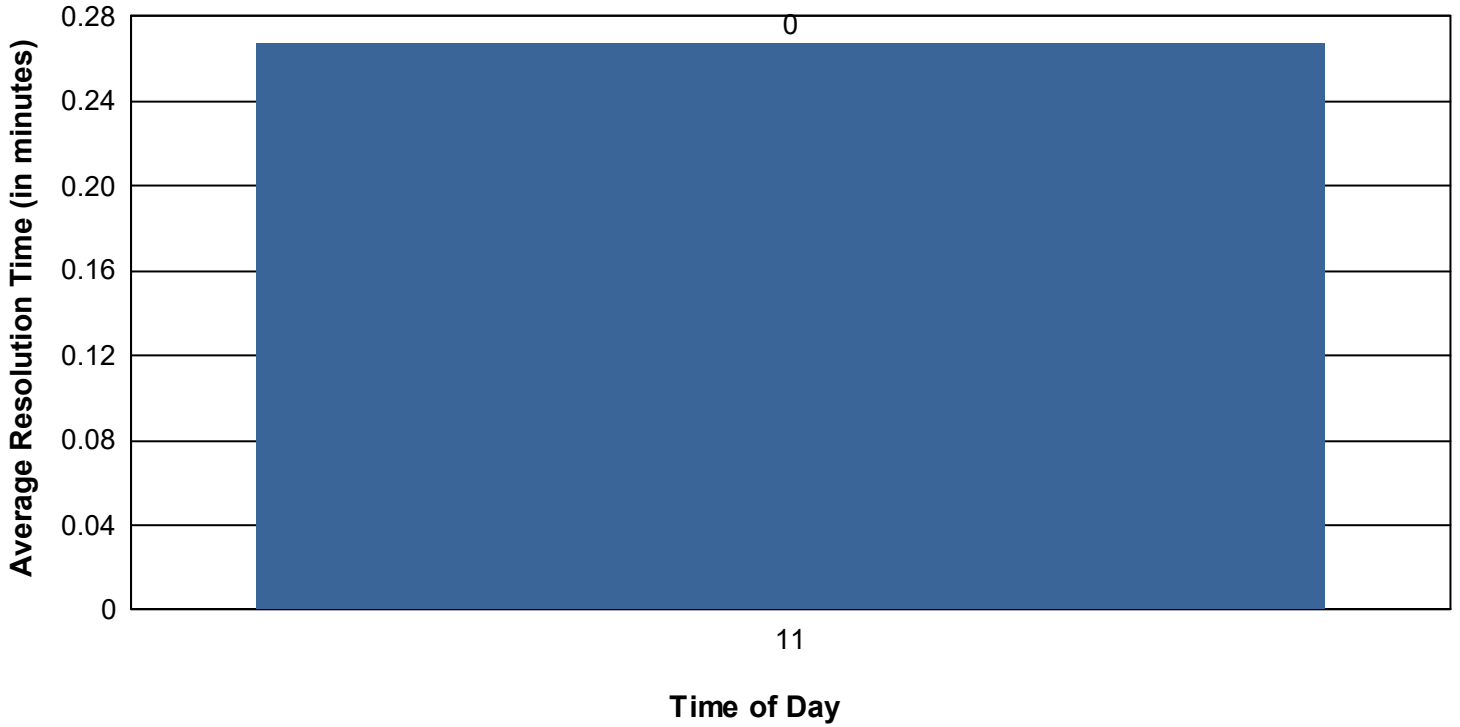

Alert Resolution Time by Time of Day

For C2C TSS