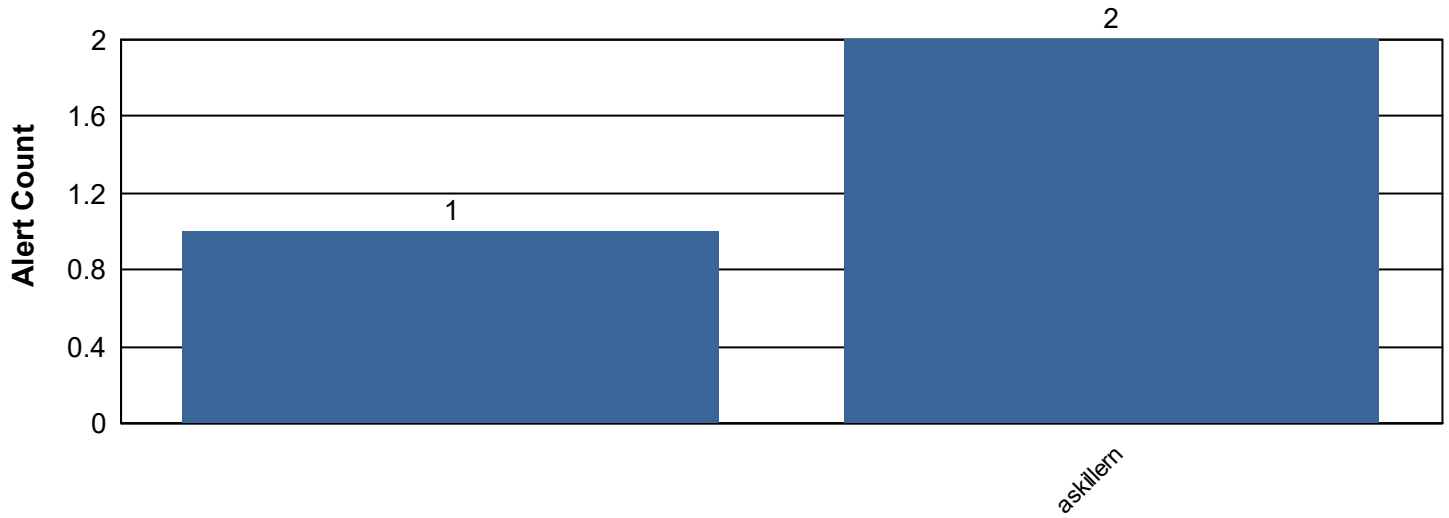

Alerts Handled by Operator For VisioPaD