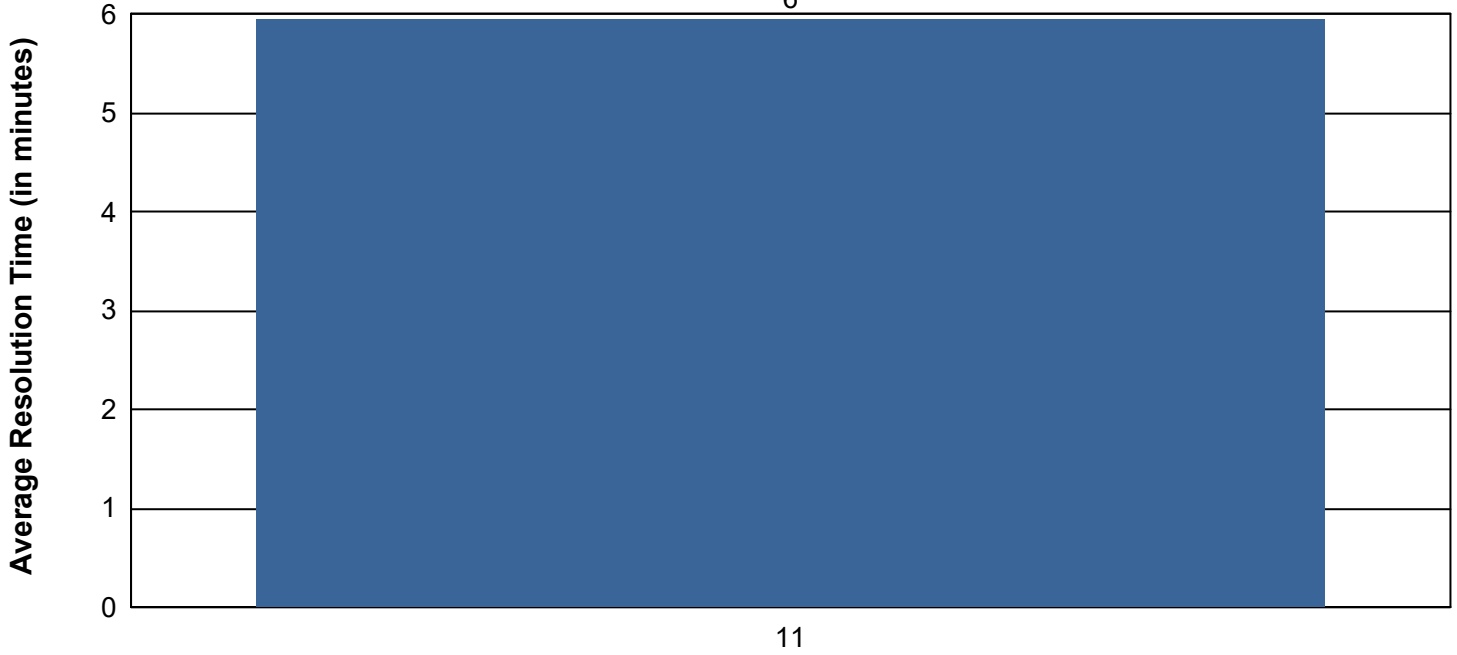

Alert Resolution Time by Time of Day

For External Event

6

Time of Day