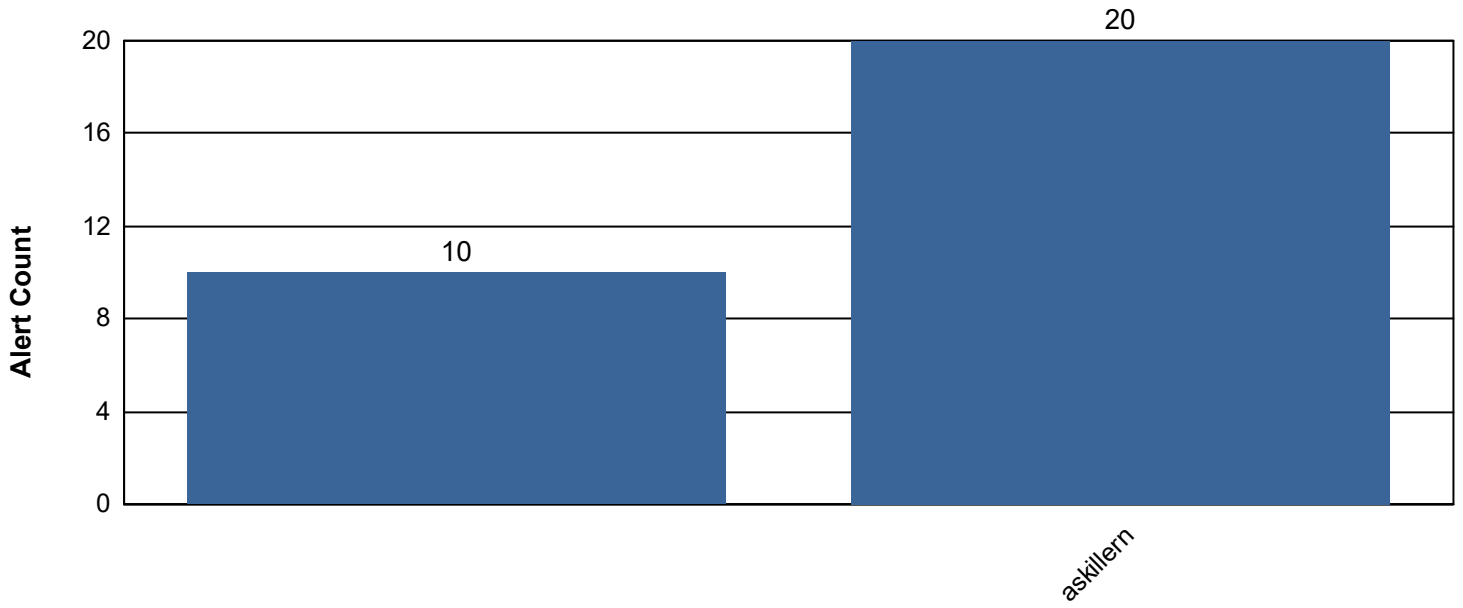

Alerts Handled by Operator