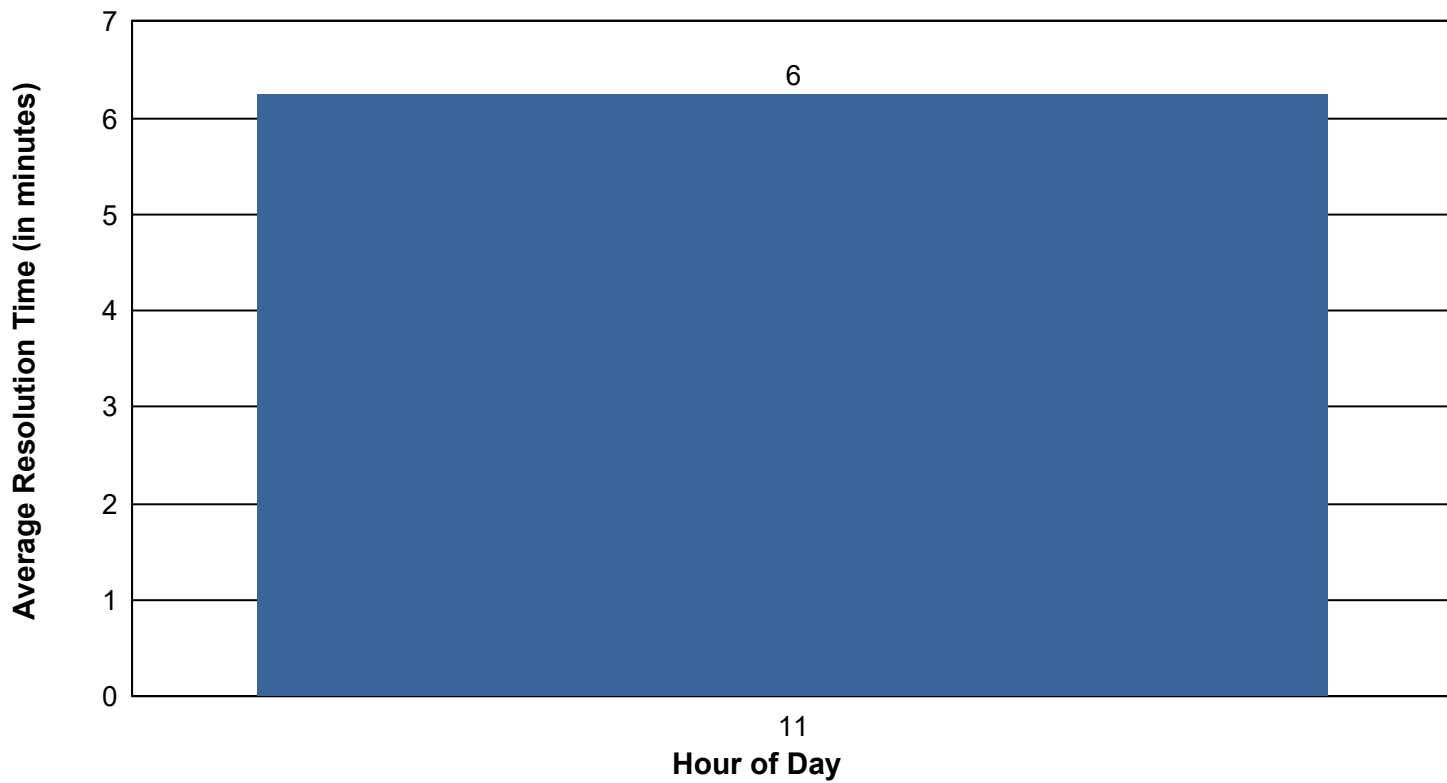

Alert Resolution Time by Time of Day