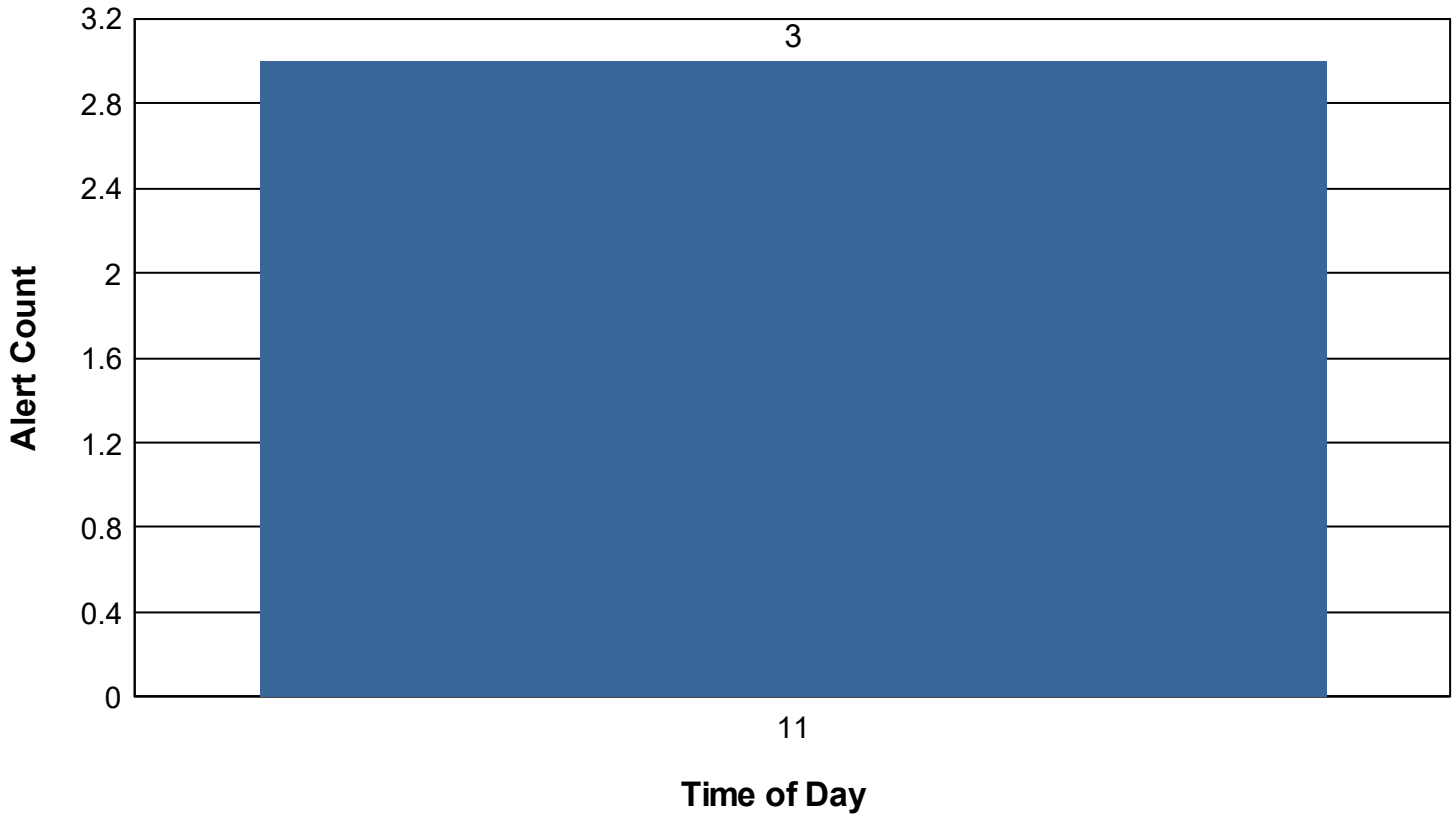

Alert Resolution Performance Summary by Time of Day

For Weather

Time of Day - Alert Count - Average Alert Resolution Time	Alerts with event association	Alerts without event association	Total
11	1 00:07:48	2 00:07:37	3 00:07:42
Total	1 00:07:48	2 00:07:37	3 00:07:42

Alert Count by Time of Day

For Weather