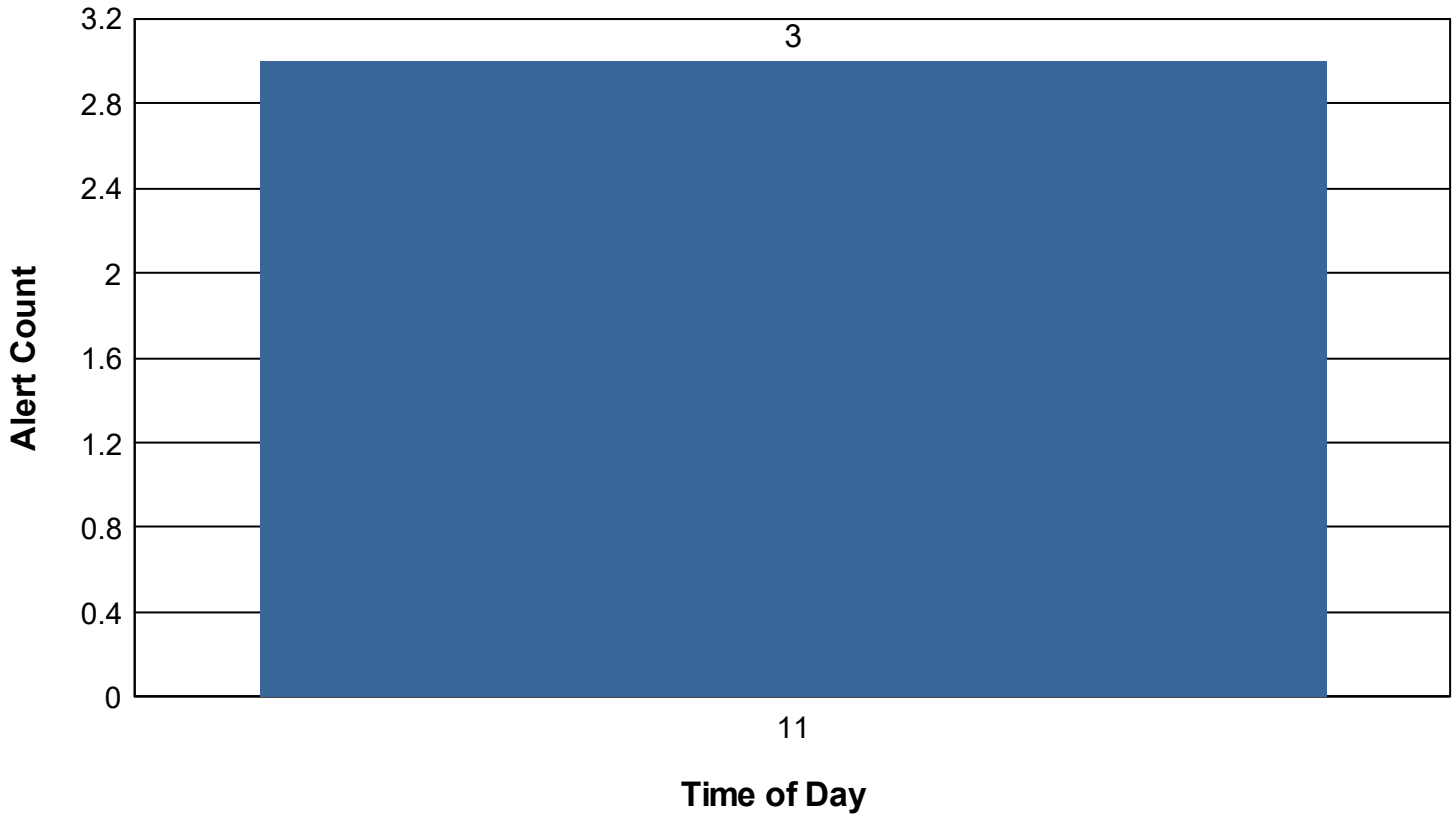

Alert Resolution Performance Summary by Time of Day

For FHP-CAD

Time of Day - Alert Count - Average Alert Resolution Time	Alerts with event association	Alerts without event association	Total
11	1 00:05:52	2 00:05:39	3 00:05:45
Total	1 00:05:52	2 00:05:39	3 00:05:45

Alert Count by Time of Day

For FHP-CAD