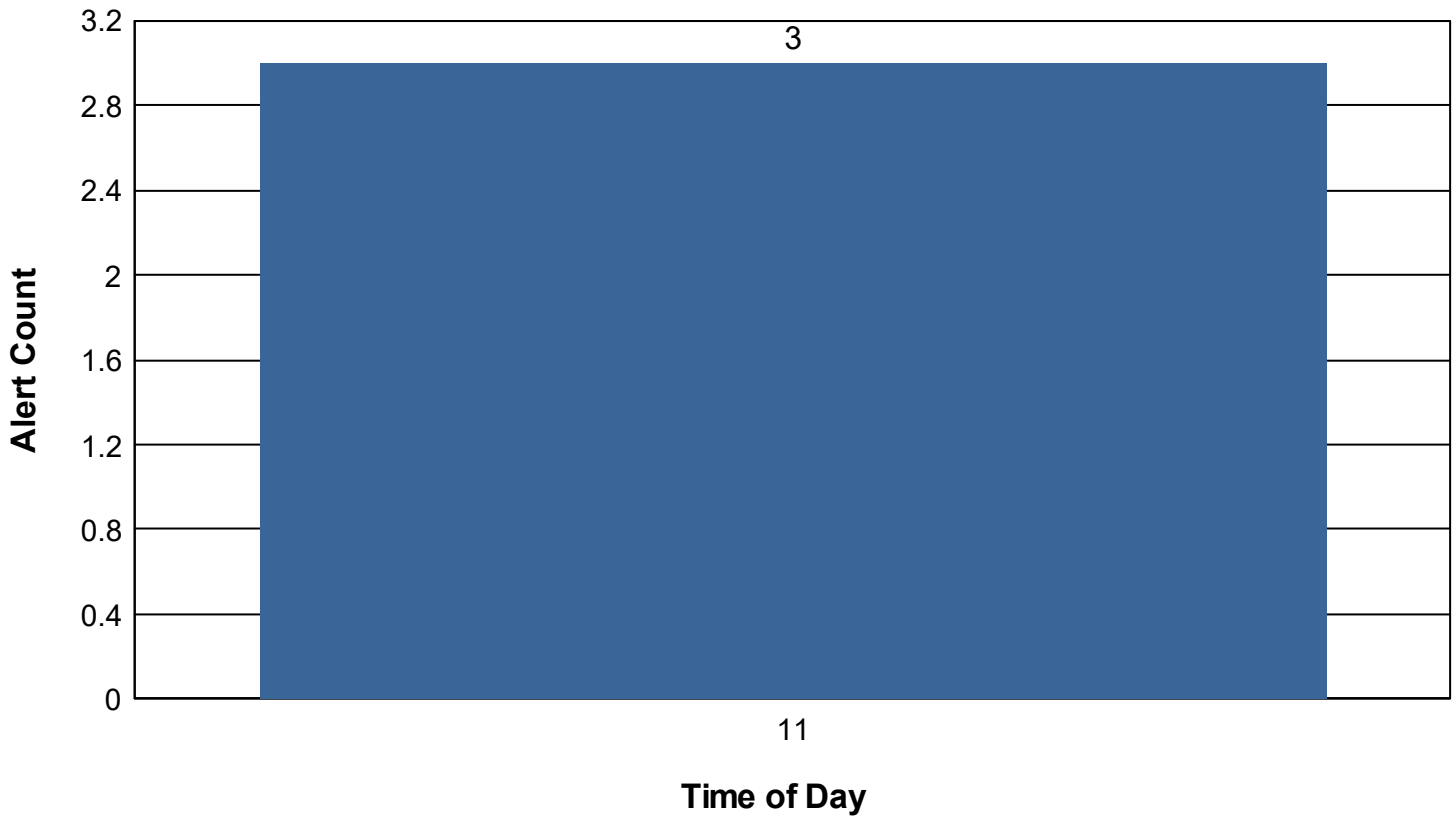

Alert Resolution Performance Summary by Time of Day

For Waze

Time of Day - Alert Count - Average Alert Resolution Time	Alerts with event association	Alerts without event association	Total
11	1 00:07:31	2 00:07:29	3 00:07:30
Total	1 00:07:31	2 00:07:29	3 00:07:30

Alert Count by Time of Day

For Waze