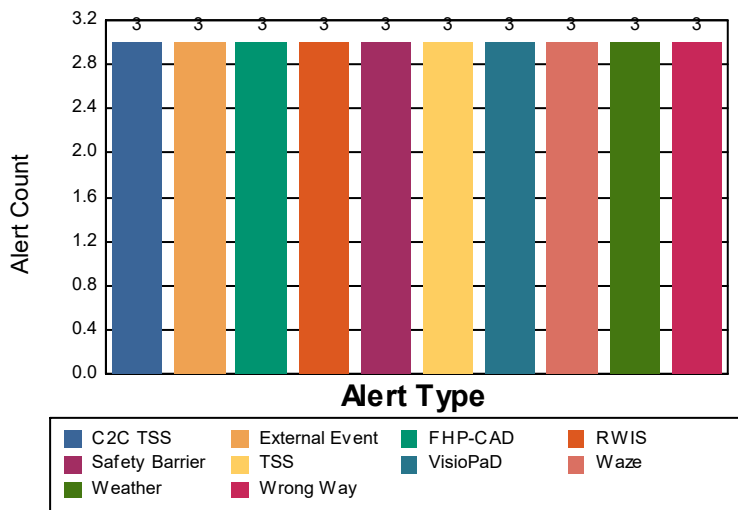

Alerts with event association	Alerts without event association	Total
TSS	False Alarm	0	1	1
	Total	1	2	3
VisioPaD		0	1	1
	Already Created	1	0	1
	False Alarm	0	1	1
	Total	1	2	3
Waze		0	1	1
	Associated	1	0	1
	False Alarm	0	1	1
	Total	1	2	3
Weather		0	1	1
	Already Created	1	0	1
	False Alarm	0	1	1
	Total	1	2	3
Wrong Way		0	1	1
	Associated	1	0	1
	False Alarm	0	1	1
	Total	1	2	3
Total	10	20	30	

Alert Distribution by Alert Type