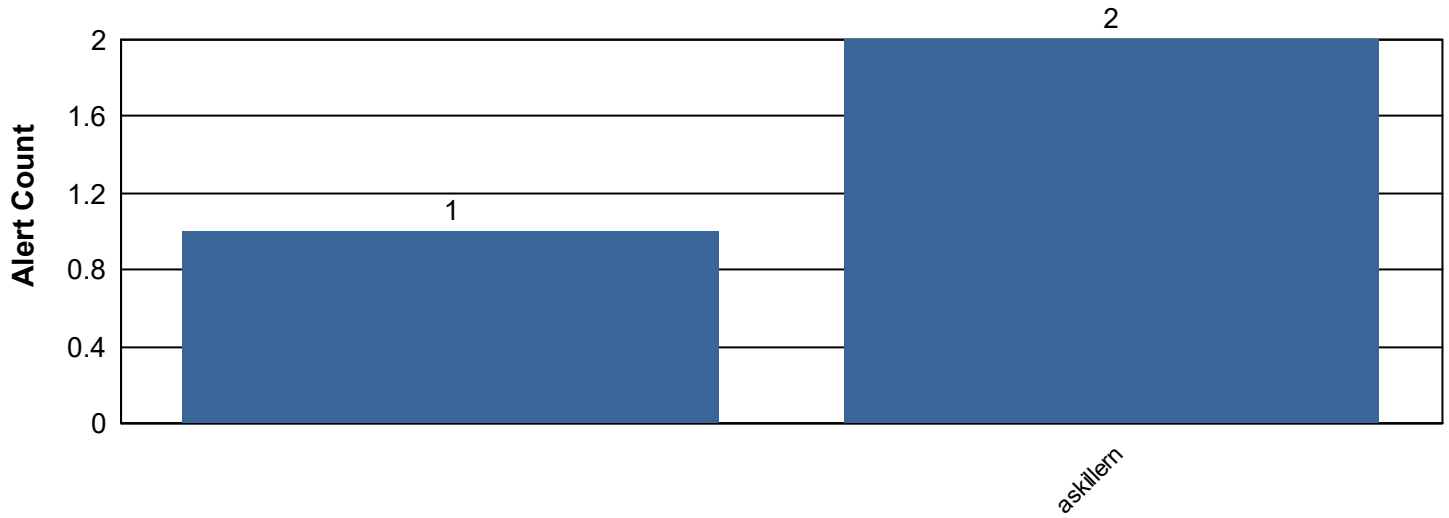

Alerts Handled by Operator For Safety Barrier