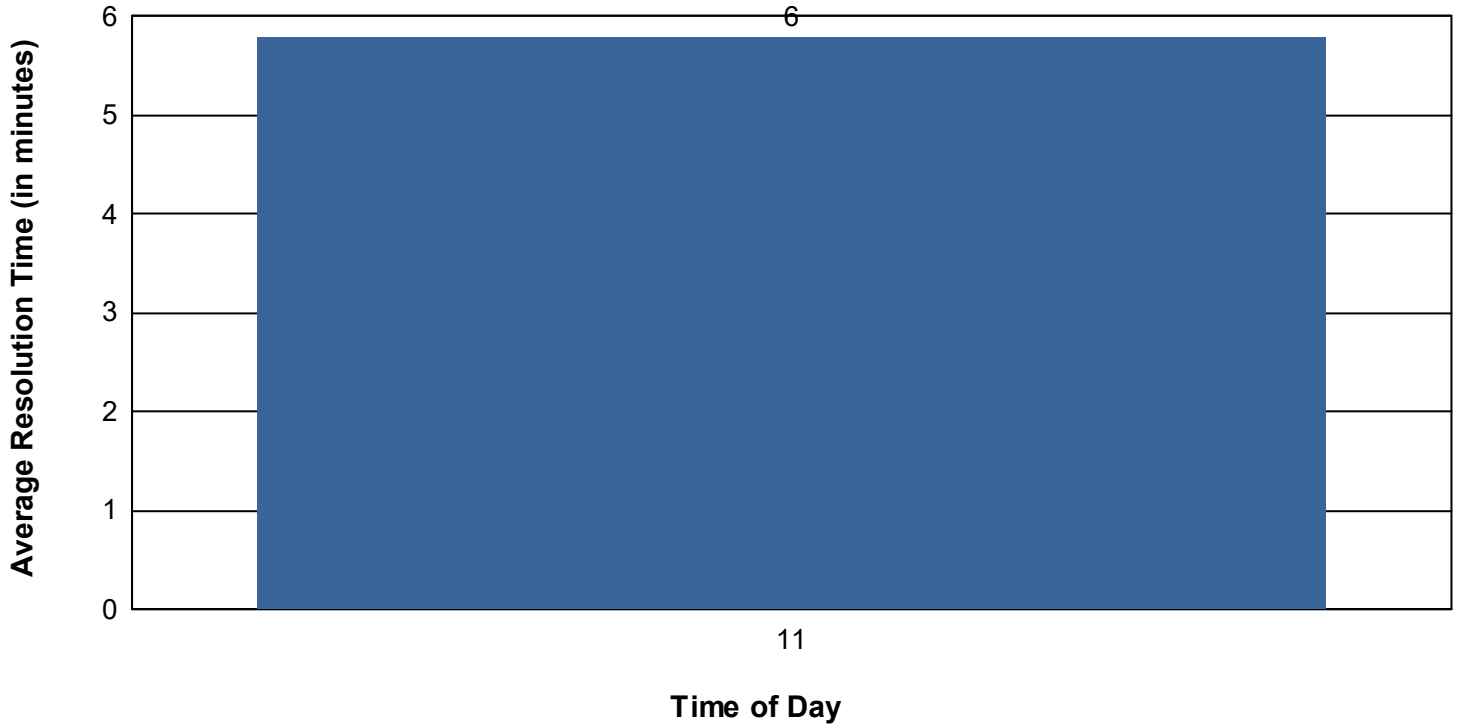

Alert Resolution Time by Time of Day

For RWIS