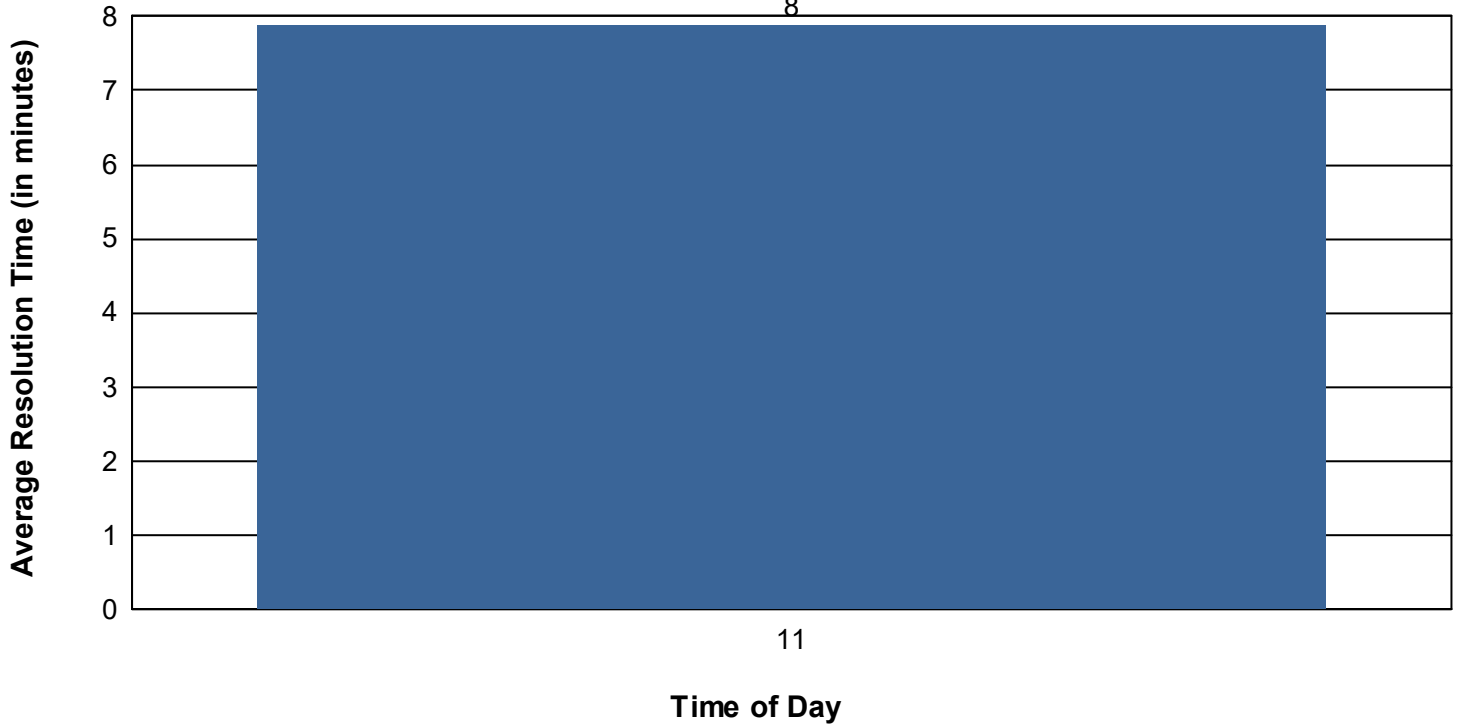

Alert Resolution Time by Time of Day

For Safety Barrier