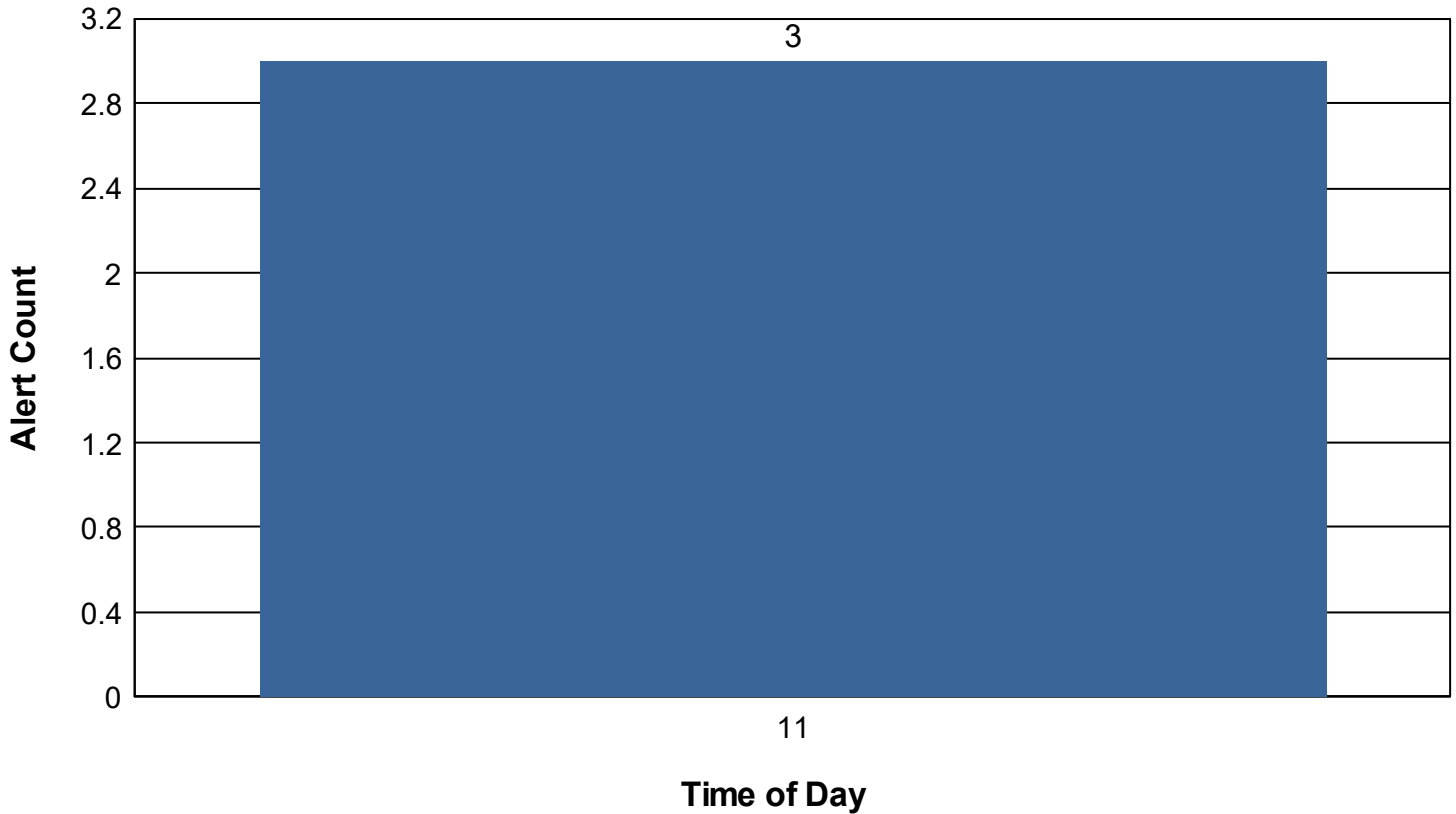

Alert Resolution Performance Summary by Time of Day

For RWIS

Time of Day - Alert Count - Average Alert Resolution Time	Alerts with event association	Alerts without event association	Total
11	1 00:05:49	2 00:05:45	3 00:05:47
Total	1 00:05:49	2 00:05:45	3 00:05:47

Alert Count by Time of Day

For RWIS