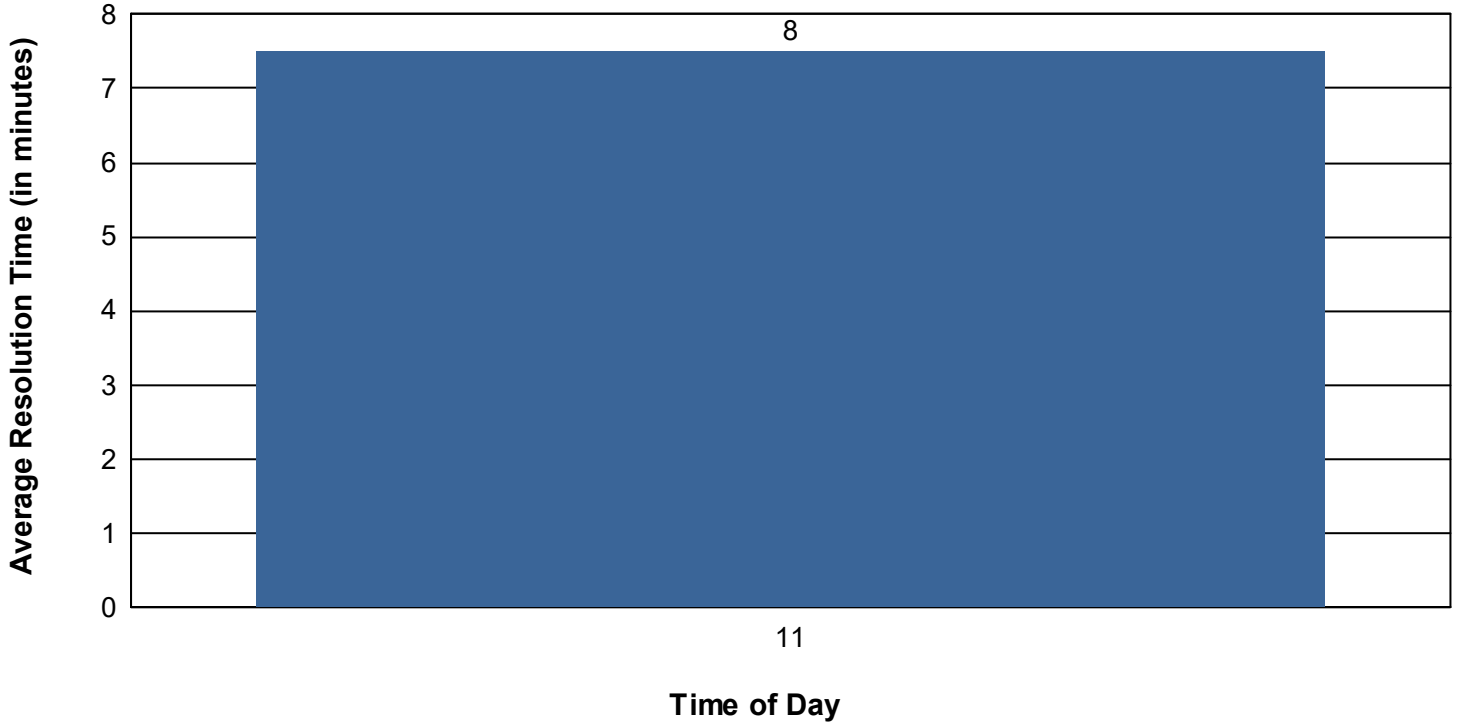

Alert Resolution Time by Time of Day

For Waze