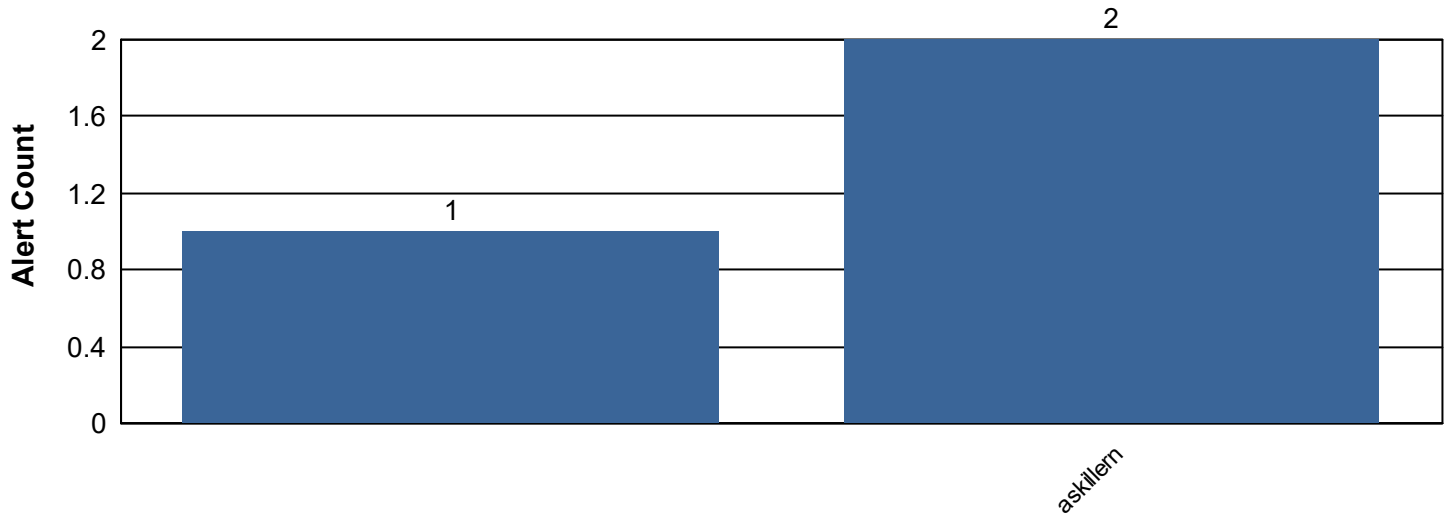

Alerts Handled by Operator For External Event