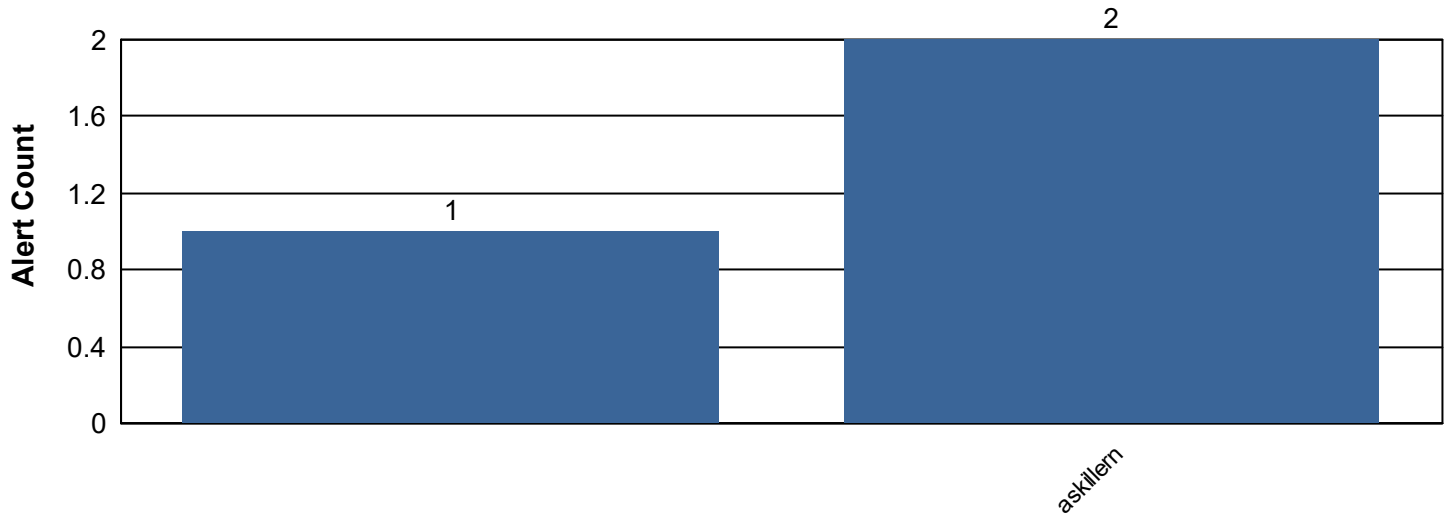

Alerts Handled by Operator

For TSS