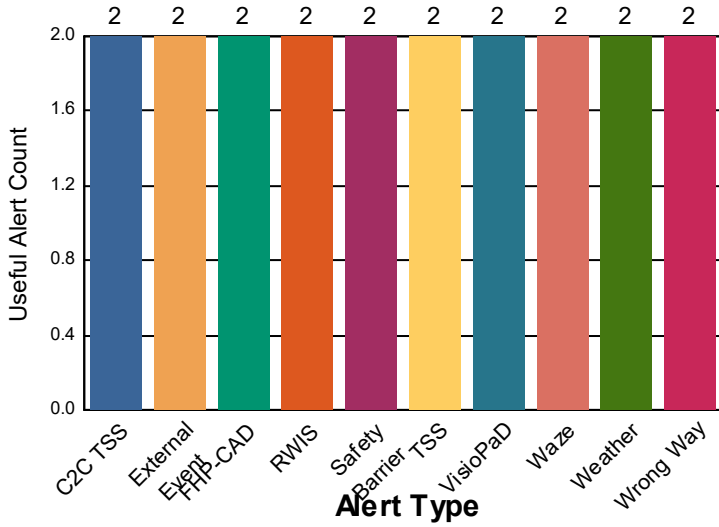

		Alerts with event association	Alerts without event association	Total
TSS	False Alarm	0	1	1
	Total	1	2	3
VisioPaD		0	1	1
	Already Created	1	0	1
	False Alarm	0	1	1
	Total	1	2	3
Waze		0	1	1
	Associated	1	0	1
	False Alarm	0	1	1
	Total	1	2	3
Weather		0	1	1
	Already Created	1	0	1
	False Alarm	0	1	1
	Total	1	2	3
Wrong Way		0	1	1
	Associated	1	0	1
	False Alarm	0	1	1
	Total	1	2	3
Total	10	20	30	

Alert Distribution by Alert Type

Alert Distribution by Action Taken

Alert Usefulness and Validity by Alert Type

	Useful Alerts	Total Alerts	Useful Percent
C2C TSS	2	3	66.7%
External Event	2	3	66.7%
FHP-CAD	2	3	66.7%
RWIS	2	3	66.7%
Safety Barrier	2	3	66.7%
TSS	2	3	66.7%
VisioPaD	2	3	66.7%
Waze	2	3	66.7%
Weather	2	3	66.7%
Wrong Way	2	3	66.7%
Other	0	0	
Total	20	30	66.7%

	Valid Alerts	Total Alerts	Valid Percent
C2C TSS	1	3	33.3%
External Event	2	3	66.7%
FHP-CAD	1	3	33.3%
RWIS	2	3	66.7%
Safety Barrier	2	3	66.7%
TSS	1	3	33.3%
VisioPaD	1	3	33.3%
Waze	2	3	66.7%
Weather	1	3	33.3%
Wrong Way	1	3	33.3%
Other	0	0	
Total	14	30	46.7%

Alert Usefulness by Alert Type

Alert Validity by Alert Type

Operator Performance Summary

Operator ID - Alert Count - Average Alert Resolution Time (in hh:mm:ss)	Alerts with event association	Alerts without event association	Total
	0 00:00:00	10	10
askillern	10 00:06:17	10 00:06:10	20 00:06:14
Total	10 00:06:17	20 00:06:10	30 00:06:14