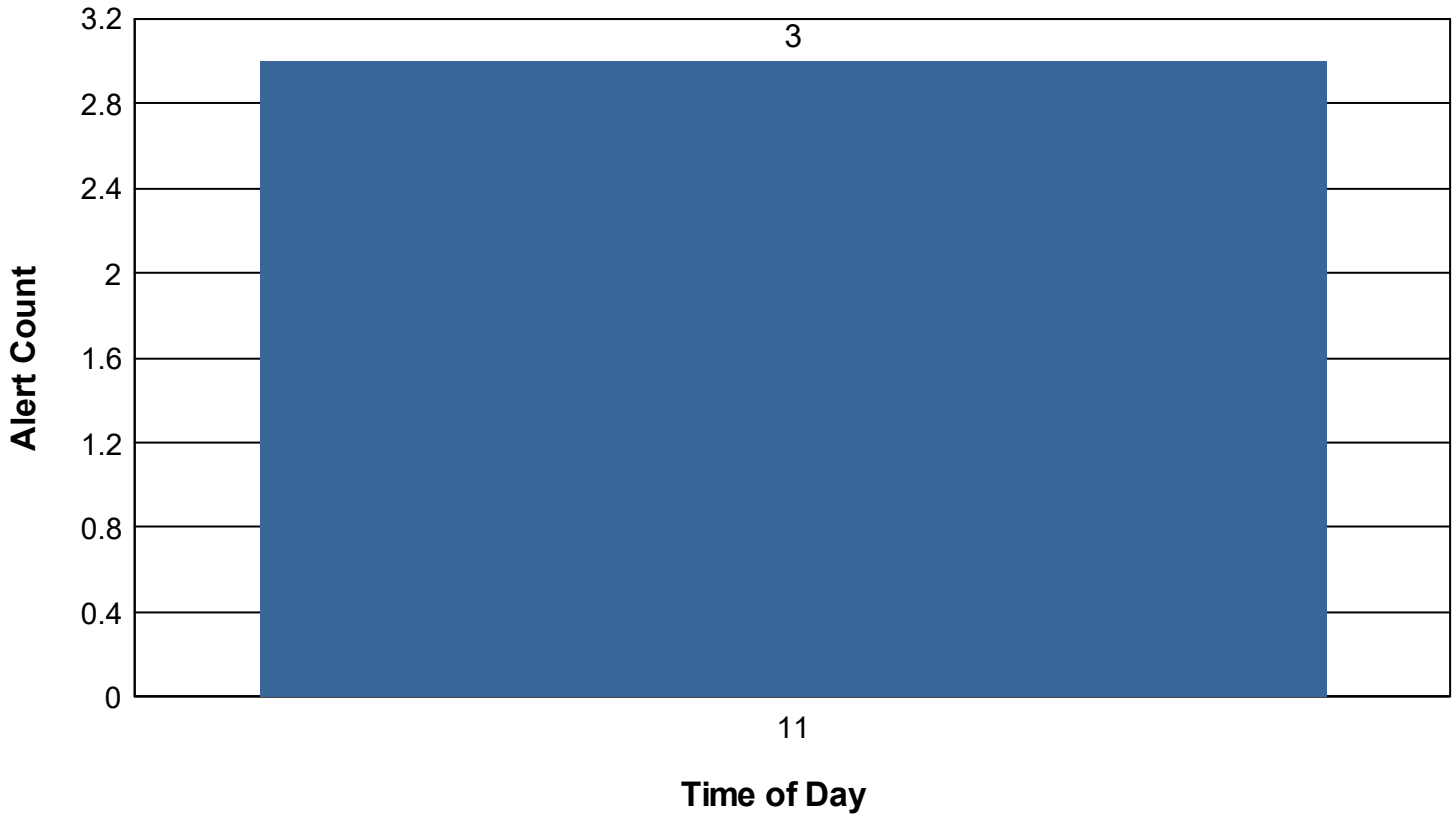

Alert Resolution Performance Summary by Time of Day

For Safety Barrier

Time of Day - Alert Count - Average Alert Resolution Time	Alerts with event association	Alerts without event association	Total
11	1 00:07:56	2 00:07:48	3 00:07:52
Total	1 00:07:56	2 00:07:48	3 00:07:52

Alert Count by Time of Day

For Safety Barrier