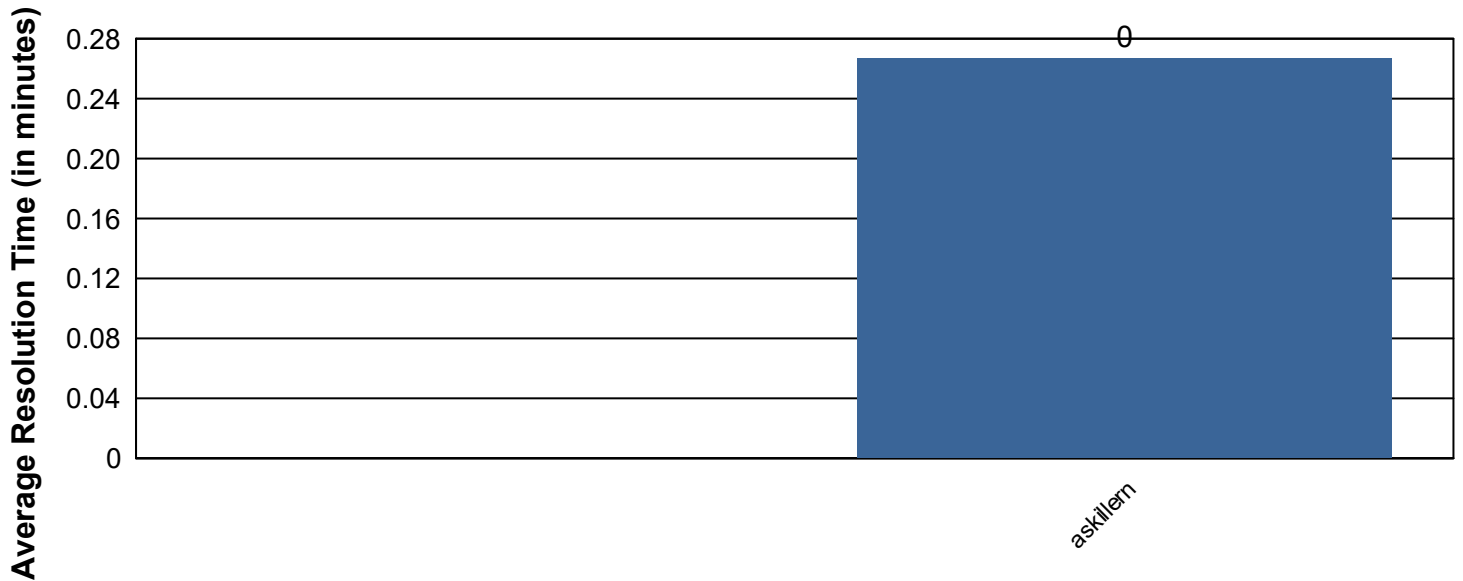

Alert Resolution Time by Operator For C2C TSS