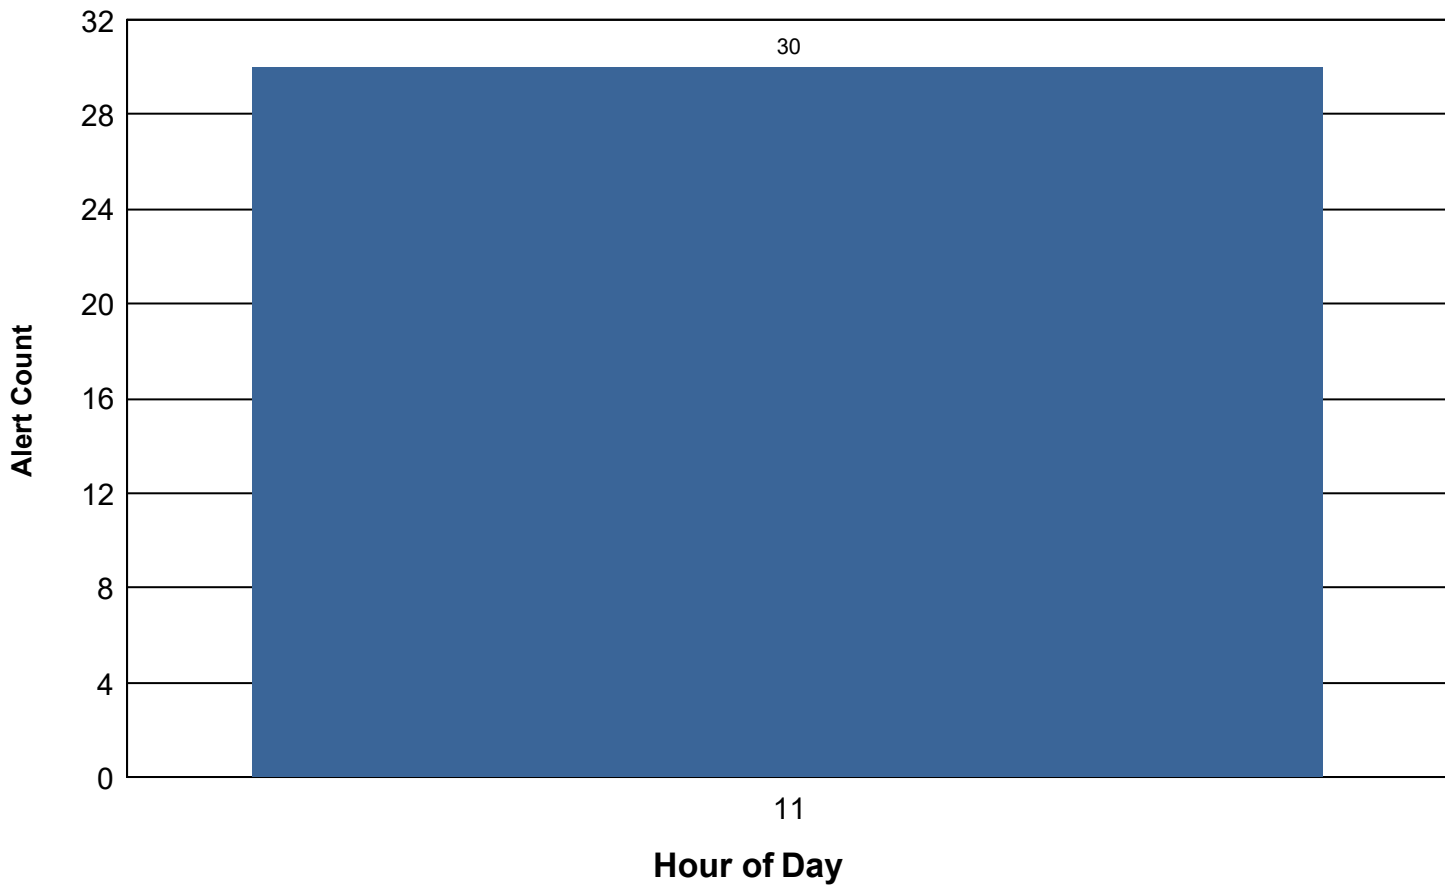

Alert Summary by Time of Day

Alert Count by Time of Day