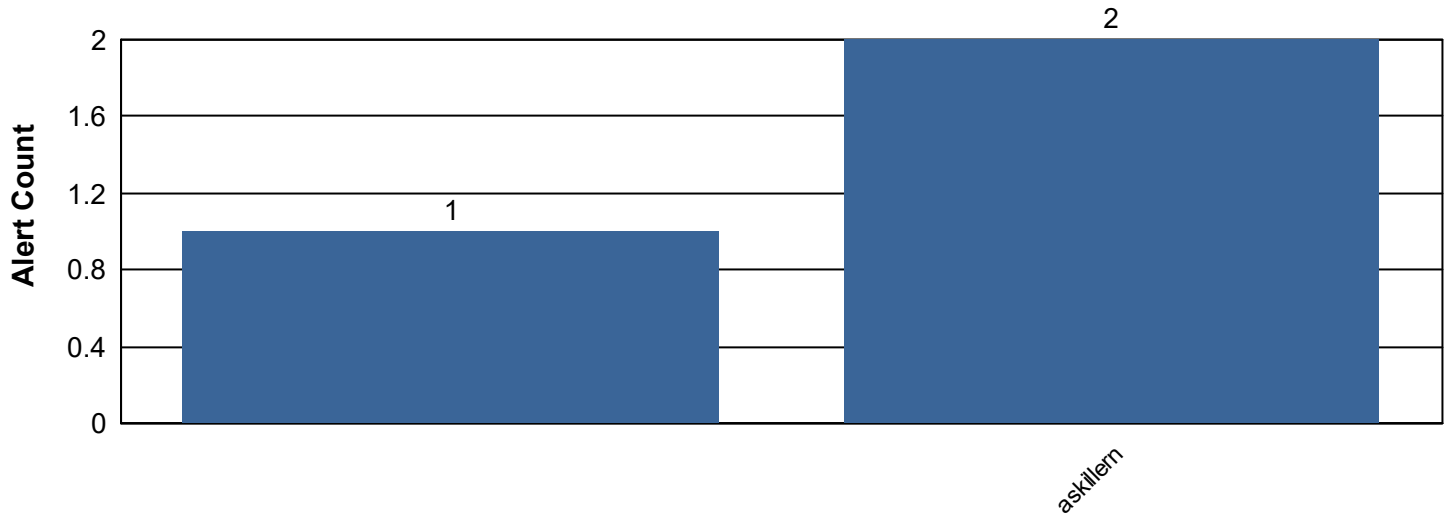

Alerts Handled by Operator For Weather