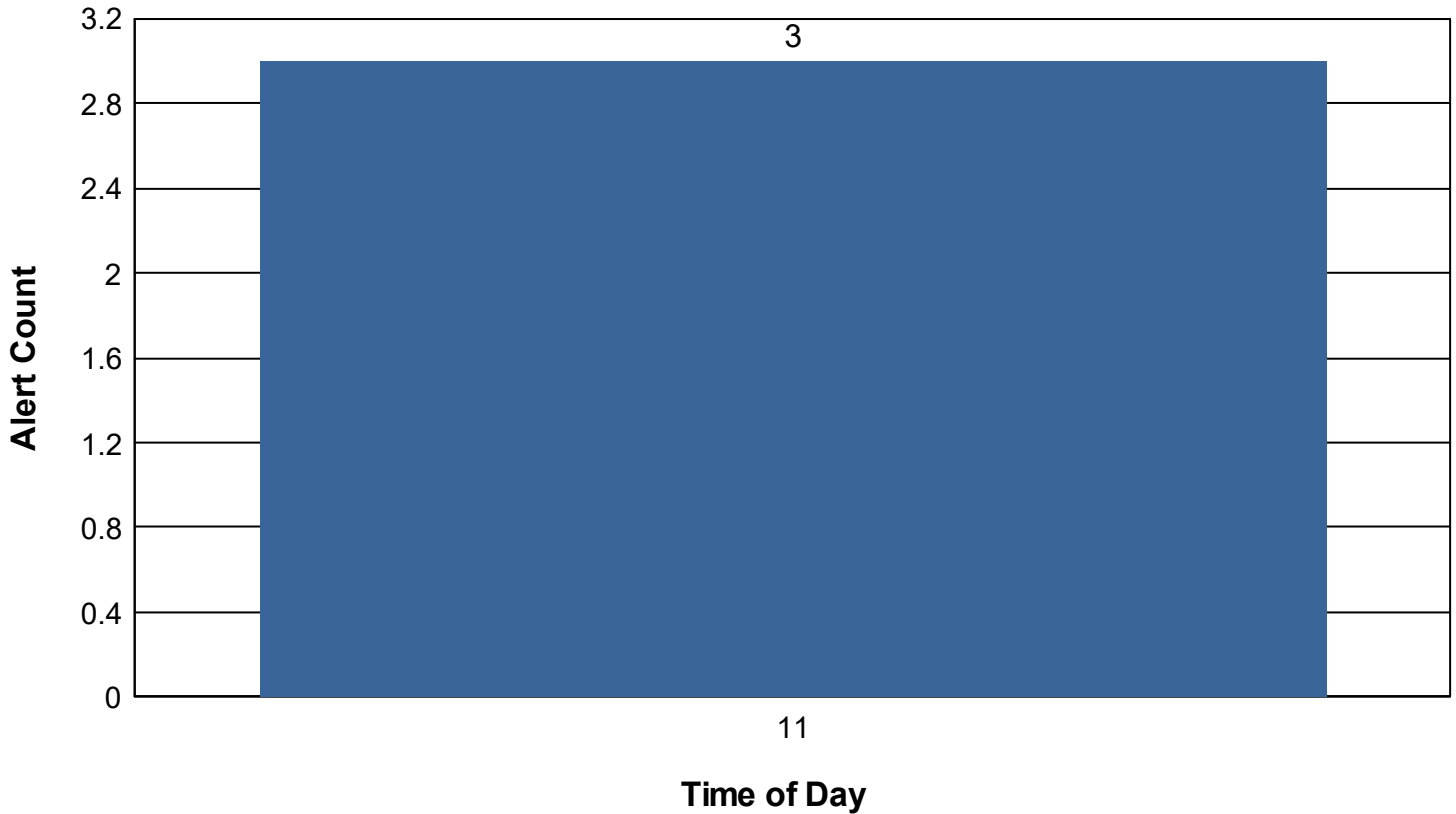

Alert Resolution Performance Summary by Time of Day

For External Event

Time of Day - Alert Count - Average Alert Resolution Time	Alerts with event association	Alerts without event association	Total
11	1 00:06:00	2 00:05:54	3 00:05:57
Total	1 00:06:00	2 00:05:54	3 00:05:57

Alert Count by Time of Day

For External Event