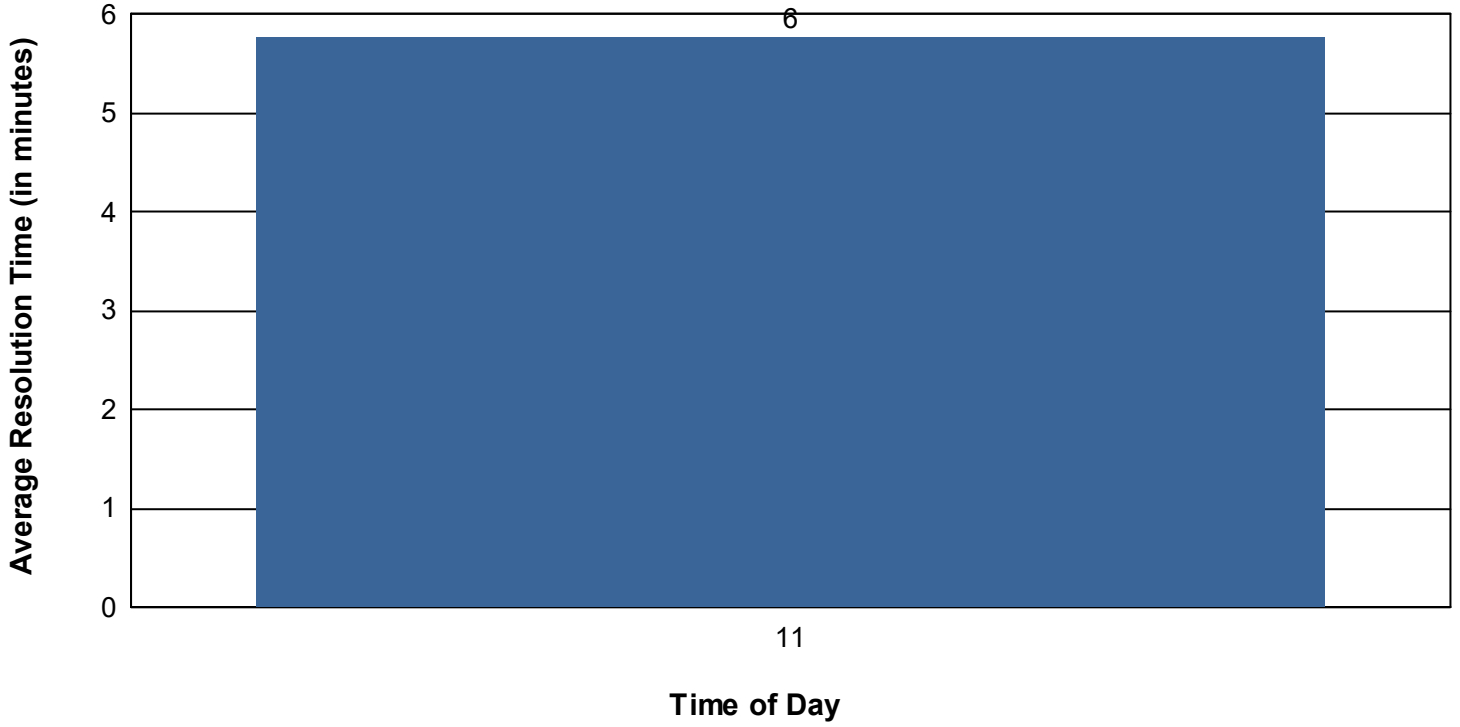

Alert Resolution Time by Time of Day

For FHP-CAD