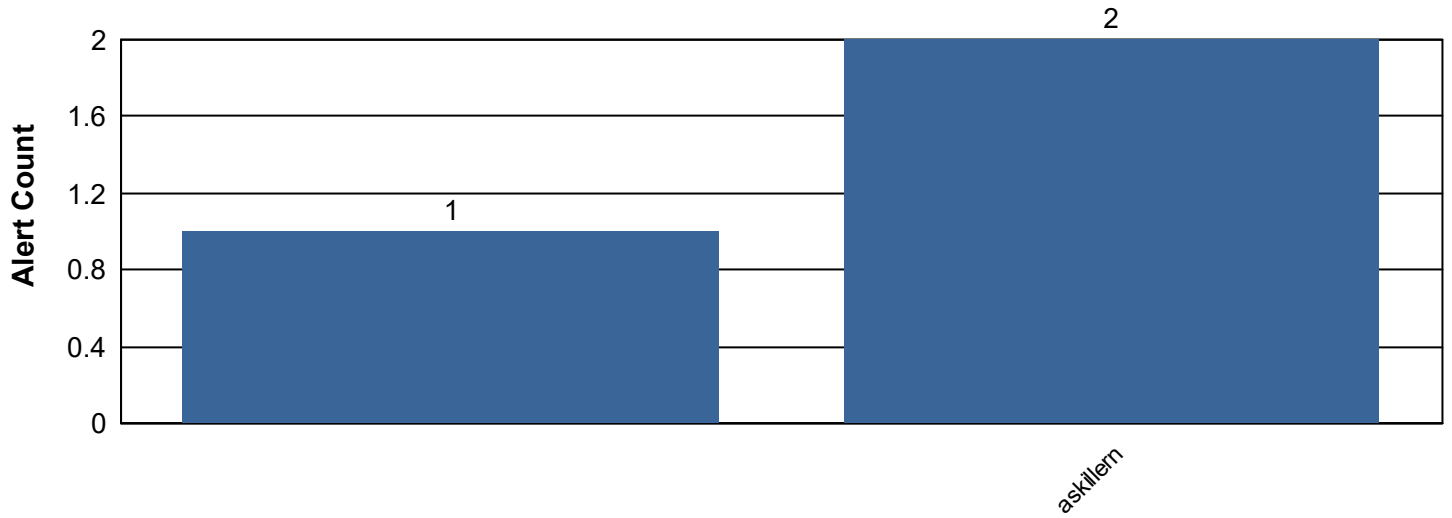

Alerts Handled by Operator For RWIS