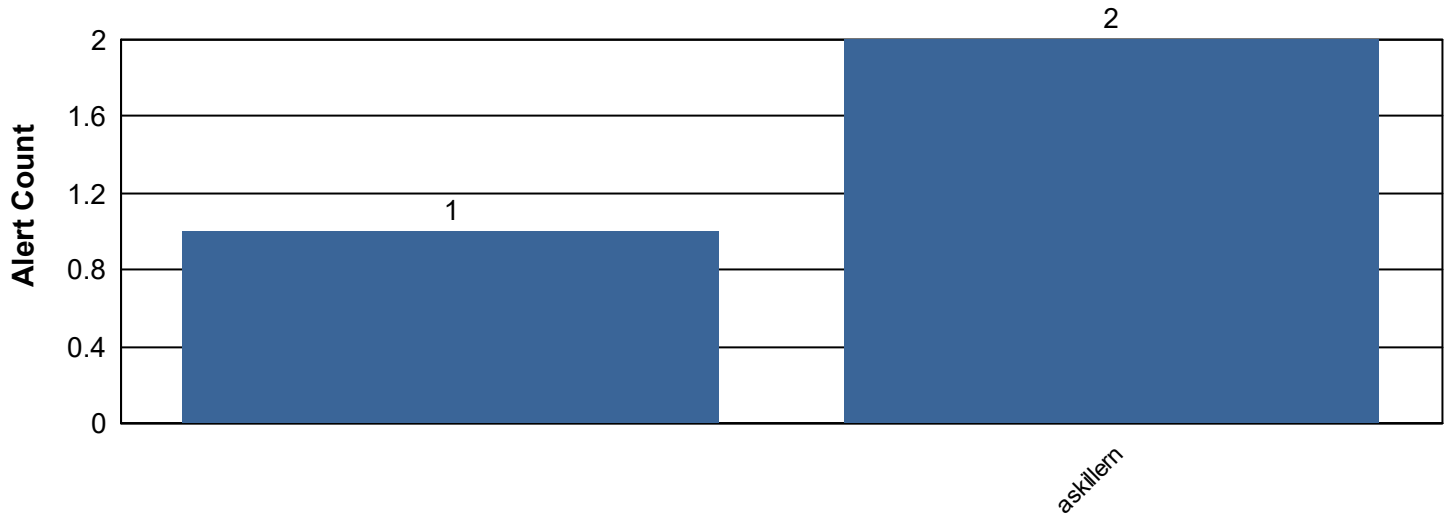

Alerts Handled by Operator

For FHP-CAD